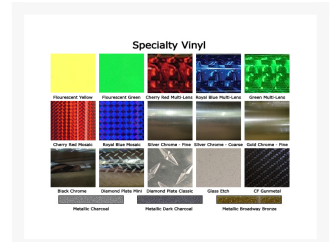

## Short Description

Show your support with the Aorus applique from Performance-Pcs!

PPCs' killer new appliques are made from high quality vinyl and will give your case that little something extra. These can be placed anywhere you can think of, assuming there's space for it. Three steps -- Measure, order, install, *done*.

*NOTE: Any of the metalized vinyls are 'directional' meaning they can only be cut for 'front-masking' as the back side is simply plain silver -- not the color on the other side like normal vinyl would be. If you order metalized material, it will be front-masked only.*

Choice of colors of material as well as size!

Available Sizes:

- 4" x 2.5"
- 6" x 3.75"
- 8" x 5"
- 12" x 7.5"

Examples of mounting: