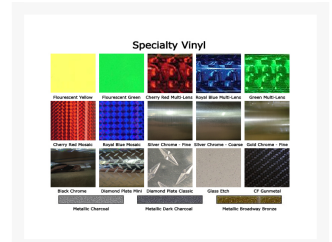

## Short Description

Show your support with the Aorus applique from Performance-Pcs!

PPCs' killer new appliques are made from high quality vinyl and will give your case that little something extra. These can be placed anywhere you can think of, assuming there's space for it. Three steps -- Measure, order, install, *done*.

*NOTE: Any of the metalized vinyls are 'directional' meaning they can only be cut for 'front-masking' as the back side is simply plain silver -- not the color on the other side like normal vinyl would be. If you order metalized material, it will be front-masked only.*

Choice of colors of material as well as size!

Available Sizes:

- 4" x 2.5"
- 6" x 3.75"
- 8" x 5"
- 12" x 7.5"

Examples of mounting: