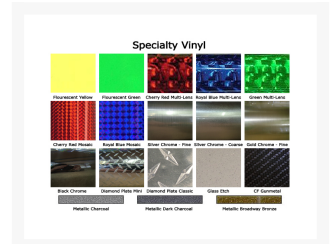

## Short Description

Show your support with the Aorus applique from Performance-Pcs!

PPCs' killer new appliques are made from high quality vinyl and will give your case that little something extra. These can be placed anywhere you can think of, assuming there's space for it. Three steps -- Measure, order, install, *done*.

## Description

---

Show your support for Topre Keyboards with this "Topre" applique from Performance-Pcs!

PPCs' killer new appliques are made from high quality vinyl and will give your case that little something extra. These can be placed anywhere you can think of, assuming there's space for it. Three steps -- Measure, order, install, *done*.

*NOTE: Any of the metalized vinyls are 'directional' meaning they can only be cut for 'front-masking' as the back side is simply plain silver -- not the color on the other side like normal vinyl would be. If you order metalized material, it will be front-masked only.*

Choice of colors of material as well as size!

Available Sizes:

- 4" x 2.5"
- 6" x 3.75"
- 8" x 5"
- 12" x 7.5"

Examples of mounting: