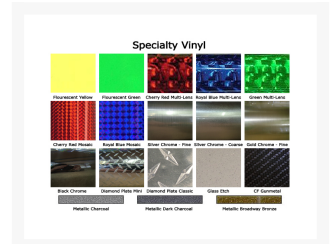

PPCS Premium Applique - Cherry

\$3.95

Product Images

Short Description

Show your support with the Aorus applique from Performance-Pcs!

PPCs' killer new appliques are made from high quality vinyl and will give your case that little something extra. These can be placed anywhere you can think of, assuming there's space for it. Three steps -- Measure, order, install, *done*.

Description

Black, Grey, White, Blue, Red no matter what Cherry switches are your favorite you can always support the brand with this "Cherry" applique from Performance-Pcs!

PPCs' killer new appliques are made from high quality vinyl and will give your case that little something extra. These can be placed anywhere you can think of, assuming there's space for it. Three steps -- Measure, order, install, *done*.

NOTE: Any of the metalized vinyls are 'directional' meaning they can only be cut for 'front-masking' as the back side is simply plain silver -- not the color on the other side like normal vinyl would be. If you order metalized material, it will be front-masked only.

Choice of colors of material as well as size!

Available Sizes:

- 4" x 2.5"
- 6" x 3.75"
- 8" x 5"
- 12" x 7.5"

Examples of mounting:

Additional Information

Brand	PPCS
SKU	VIN-CHERRY
Weight	0.1000
Case Accessory Type	Custom Parts