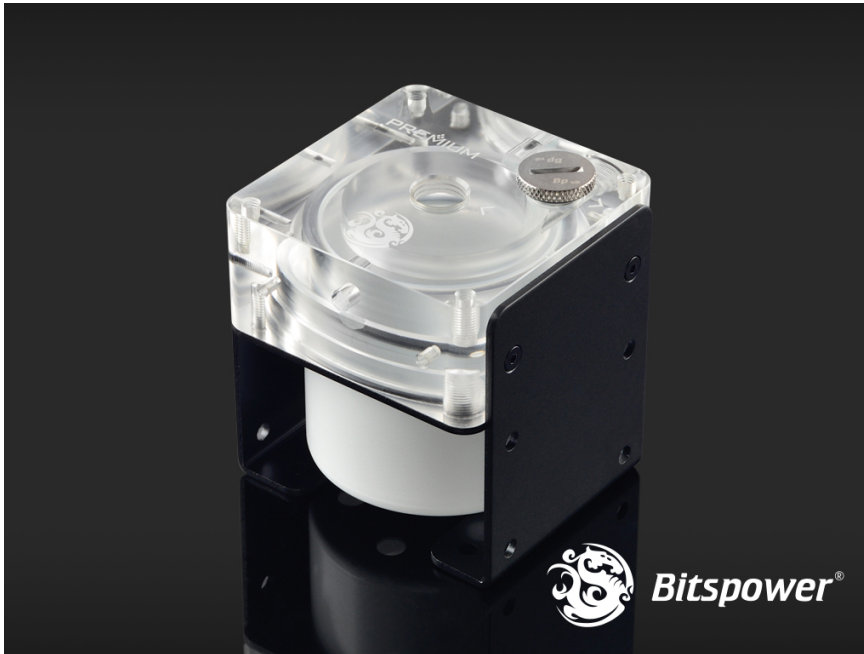

Bitspower Premium D5 MOD Top G1/4" (Abrasive White / Acrylic Version)

Special Price
\$69.26 was
\$76.95

Product Images

Short Description

Bitspower Premium D5 MOD Top G1/4" (Abrasive White / Acrylic Version)

Description

Bitspower Premium D5 MOD Top G1/4" (Abrasive White / Acrylic Version)

Features

1. Special Design for D5/MCP655 In-Let and Out-Let MOD.
2. Perfect CNC Machined Surface.
3. RoHS Compliant.

Specifications

Specification :

G1/4" Out-Let x2 ; G1/4" In-Let x1.

Dimensions(LxWxD) : 71x71x32MM

Material : Acrylic

Included :

1. Premium D5/MCP655 MOD TOP x 1PCS.
2. Premium D5 Universal Bracket-MBK x 1Set.
3. 4-PIN Male-Extract Tool x 1 PCS.

*****All Specification Will Be Changed Without Further Notice*****

Additional Information

Brand	Bitspower
SKU	BP-PD5MTPAC-AWH
Weight	0.6750
Color	White
Pump Type	DDC
Material	Acrylic
Vendor SKU/EAN	4712914774484
Special Price	\$69.26