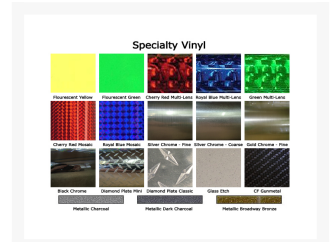

PPCS Premium Applique - ALPS

\$3.95

Product Images

Short Description

Show your support with the Aorus applique from Performance-Pcs!

PPCs' killer new appliques are made from high quality vinyl and will give your case that little something extra. These can be placed anywhere you can think of, assuming there's space for it. Three steps -- Measure, order, install, *done*.

Description

While Modding the Switches and Keycaps on your Keyboard why not Mod your case with this "APLS" applique from Performance-Pcs!

PPCs' killer new appliques are made from high quality vinyl and will give your case that little something extra. These can be placed anywhere you can think of, assuming there's space for it. Three steps -- Measure, order, install, *done*.

NOTE: Any of the metalized vinyls are 'directional' meaning they can only be cut for 'front-masking' as the back side is simply plain silver -- not the color on the other side like normal vinyl would be. If you order metalized material, it will be front-masked only.

Choice of colors of material as well as size!

Available Sizes:

- 4" x 2.5"
- 6" x 3.75"
- 8" x 5"
- 12" x 7.5"

Examples of mounting:

Additional Information

Brand	PPCS
SKU	VIN-ALPS
Weight	0.1000
Case Accessory Type	Custom Parts