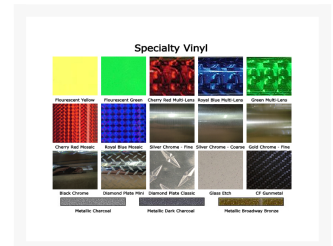

## Short Description

Show your support with the Aorus applique from Performance-Pcs!

PPCs' killer new appliques are made from high quality vinyl and will give your case that little something extra. These can be placed anywhere you can think of, assuming there's space for it. Three steps -- Measure, order, install, *done*.

## Description

---

We all know that when it comes to Keyboards Switches mean everything. So show there importance with this "Cruciform is My Co-Pilot!" applique from Performance-Pcs!

PPCs' killer new appliques are made from high quality vinyl and will give your case that little something extra. These can be placed anywhere you can think of, assuming there's space for it. Three steps -- Measure, order, install, *done*.

*NOTE: Any of the metalized vinyls are 'directional' meaning they can only be cut for 'front-masking' as the back side is simply plain silver -- not the color on the other side like normal vinyl would be. If you order metalized material, it will be front-masked only.*

Choice of colors of material as well as size!

Available Sizes:

- 4" x 2.5"
- 6" x 3.75"
- 8" x 5"
- 12" x 7.5"

Examples of mounting: