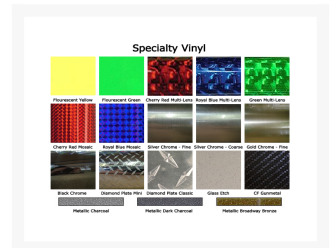

PPCS Premium Applique - Cruciform is My Co-Pilot!

\$3.95

Product Images

Short Description

Show your support with the Aorus applique from Performance-Pcs!

PPCs' killer new appliques are made from high quality vinyl and will give your case that little something extra. These can be placed anywhere you can think of, assuming there's space for it. Three steps -- Measure, order, install, *done*.

Description

We all know that when it comes to Keyboards Switches mean everything. So show there importance with this "Cruciform is My Co-Pilot!" applique from Performance-Pcs!

PPCs' killer new appliques are made from high quality vinyl and will give your case that little something extra. These can be placed anywhere you can think of, assuming there's space for it. Three steps -- Measure, order, install, *done*.

NOTE: Any of the metalized vinyls are 'directional' meaning they can only be cut for 'front-masking' as the back side is simply plain silver -- not the color on the other side like normal vinyl would be. If you order metalized material, it will be front-masked only.

Choice of colors of material as well as size!

Available Sizes:

- 4" x 2.5"
- 6" x 3.75"
- 8" x 5"
- 12" x 7.5"

Examples of mounting:

Additional Information

Brand	PPCS
SKU	VIN-CRUCIFORM
Weight	0.1000
Case Accessory Type	Custom Parts