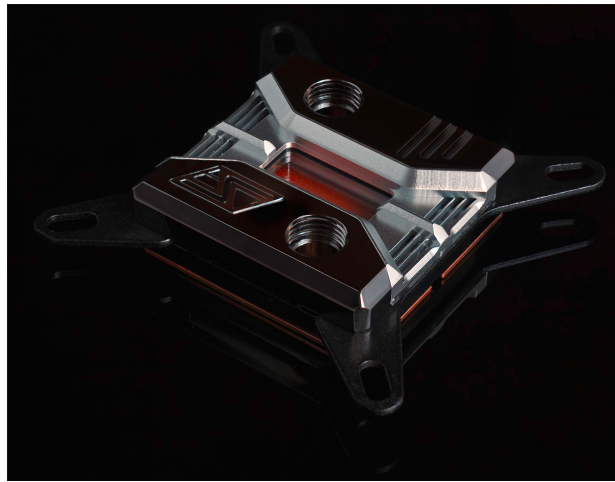

Swiftech Apogee SKF Prestige CPU Waterblock - Black Chrome

\$89.95

Product Images

Short Description

The Swiftech Apogee™ SKF Prestige is a highly innovative CPU waterblock featuring a revolutionary cooling engine and customization options that allows users to go beyond their limits.

Description

The Swiftech Apogee™ SKF Prestige is a highly innovative CPU waterblock featuring a revolutionary cooling engine and customization options that allows users to go beyond their limits.

Features

The Apogee SKF Prestige also features an entirely new cooling engine made of 125 micron (< 5 thousandth's of an inch!) thick slotted fins! This new technology is at the very least one generation ahead of the competition and will be the foundation of Swiftech's next generation CPU waterblocks. We are already working on several declinations of this new fin plate to offer the best cooling performance for upcoming new CPU's from Intel and AMD.

Out of the box, the Apogee SKF Prestige comes with a Silver anodized cover plate and similarly to the Limited Edition Apogee SKF Heirloom Edition the Apogee SKF can be customized with 6 different color options for its cover plates.