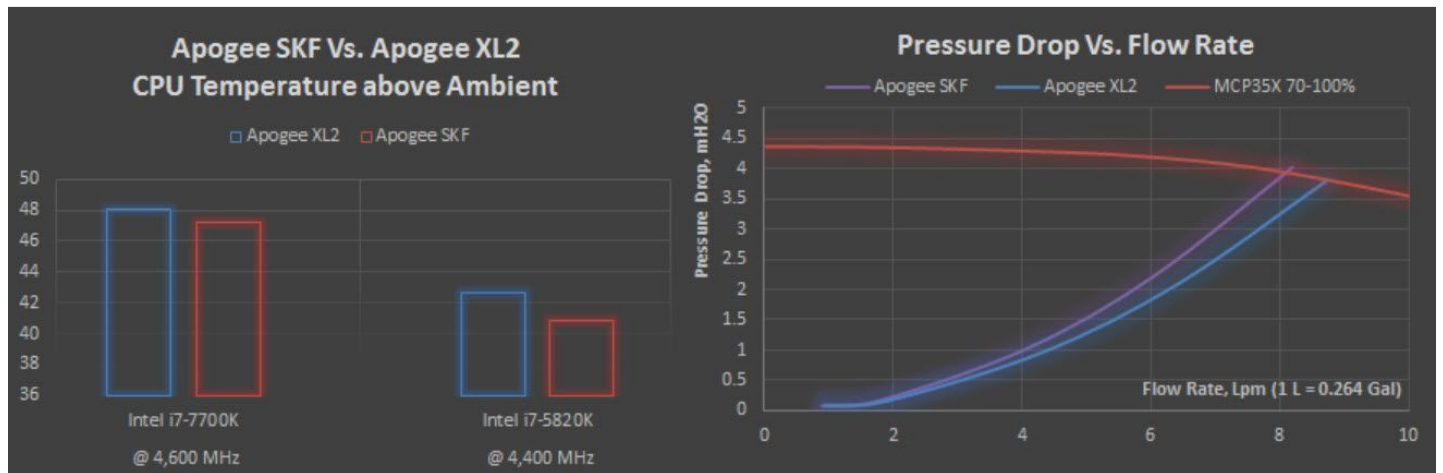

Out of the box, the Apogee SKF Prestige comes with a Silver anodized cover plate and similarly to the Limited Edition Apogee SKF Heirloom Edition the Apogee SKF can be customized with 6 different color options for its cover plates.

The Apogee SKF Prestige comes with a luxury Black Chrome plated Brass body. The Apogee SKF is also available with a black sand blasted Acetal body

Specifications