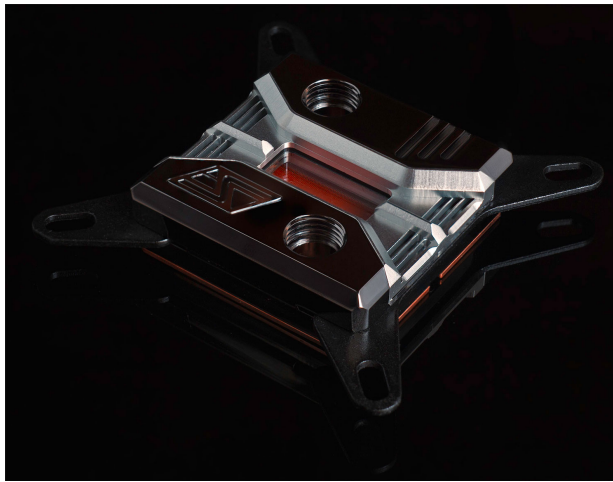

Swiftech Apogee SKF CPU Waterblock - Acetal

\$69.95

Product Images

Short Description

The Swiftech Apogee™ SKF Prestige is a highly innovative CPU waterblock featuring a revolutionary cooling engine and customization options that allows users to go beyond their limits.

Description

The Swiftech Apogee™ SKF Prestige is a highly innovative CPU waterblock featuring a revolutionary cooling engine and customization options that allows users to go beyond their limits.

Features

The Apogee SKF Prestige also features an entirely new cooling engine made of 125 micron (< 5 thousandth's of an inch!) thick slotted fins! This new technology is at the very least one generation ahead of the competition and will be the foundation of Swiftech's next generation CPU waterblocks. We are already working on several declinations of this new fin plate to offer the best cooling performance for upcoming new CPU's from Intel and AMD.

Out of the box, the Apogee SKF Prestige comes with a Silver anodized cover plate and similarly to the Limited Edition Apogee SKF Heirloom Edition the Apogee SKF can be customized with 6 different color options for its cover plates.