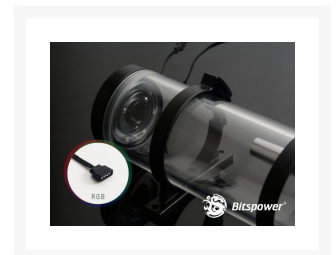

Bitspower Water Tank Z-Multi 150 RGB

\$73.95

Product Images

Short Description

NOW WITH RGB END CAP!!!

The Bitspower Water Tank Z-Multi 150 Inline Reservoir is a multi-option liquid cooling reservoir that is perfect for most advanced users! This reservoir can work with a fillport and/or a drainport depending on installation. Both can be connected to the top and bottom reservoir ports so the reservoir never has to be moved for filling, priming or draining your system. The reservoir is also well suited for applications that need multiple pumps drawing from it.

Description

NOW WITH RGB END CAP!!!

The Bitpower Water Tank Z-Multi 150 Inline Reservoir is a multi-option liquid cooling reservoir that is perfect for most advanced users! This reservoir can work with a fillport and/or a drainport depending on installation. Both can be connected to the top and bottom reservoir ports so the reservoir never has to be moved for filling, priming or draining your system. The reservoir is also well suited for applications that need multiple pumps drawing from it.

Manufactured using first-class quality acrylic tube and POM Acetal, the EX-MultiOption is built to last. The reservoir is very easy to fill and is sealed with high quality rubber washer. The bottom piece gives the user 3 options for placing G1/4" fittings/barbs as inlets or outlets. Additionally, the top is fitted with G1/4" thread port used for a fitting/barb as an inlet from a fill port.

Features

- Rainbow light! It can be changed as you want.
- Design For Multi-Function On Water-Tank Issue.
- The Simple Design For Water Storage.
- Both Top Made Of POM.
- Tank Body Made Of Hi-Quality Acrylic.
- RoHS Compliant.