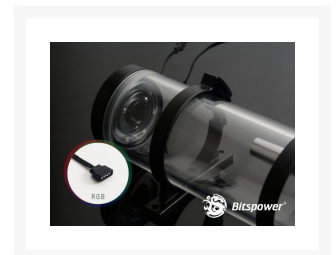

Bitspower Water Tank Z-Multi 150 RGB

Special Price
\$55.46 was
\$73.95

Product Images

Short Description

NOW WITH RGB END CAP!!!

The Bitspower Water Tank Z-Multi 150 Inline Reservoir is a multi-option liquid cooling reservoir that is perfect for most advanced users! This reservoir can work with a fillport and/or a drainport depending on installation. Both can be connected to the top and bottom reservoir ports so the reservoir never has to be moved for filling, priming or draining your system. The reservoir is also well suited for applications that need multiple pumps drawing from it.

Description

NOW WITH RGB END CAP!!!

The Bitpower Water Tank Z-Multi 150 Inline Reservoir is a multi-option liquid cooling reservoir that is perfect for most advanced users! This reservoir can work with a fillport and/or a drainport depending on installation. Both can be connected to the top and bottom reservoir ports so the reservoir never has to be moved for filling, priming or draining your system. The reservoir is also well suited for applications that need multiple pumps drawing from it.

Manufactured using first-class quality acrylic tube and POM Acetal, the EX-MultiOption is built to last. The reservoir is very easy to fill and is sealed with high quality rubber washer. The bottom piece gives the user 3 options for placing G1/4" fittings/barbs as inlets or outlets. Additionally, the top is fitted with G1/4" thread port used for a fitting/barb as an inlet from a fill port.

Features

- Rainbow light! It can be changed as you want.
- Design For Multi-Function On Water-Tank Issue.
- The Simple Design For Water Storage.
- Both Top Made Of POM.
- Tank Body Made Of Hi-Quality Acrylic.
- RoHS Compliant.