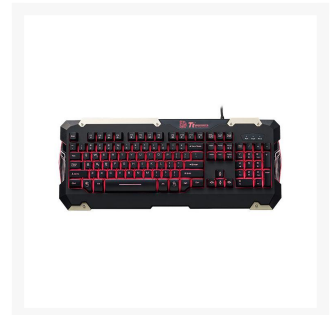

 **Thermaltake**
COMMANDER Gaming
Gear Combo (Red Light)

Special Price
\$22.49 was
\$29.99

Product Images

Short Description

The COMMANDER – Gaming Gear Combo (Red Light) – the stunning combo with enhancements on its keyboard and mouse specifications. Providing great features on what gamers need and make them true leaders that will take command of the game. The COMMANDER Combo features Tt Type II Plunger Switch with the same design of Mechanical key cap, gives users an awesome tactile feel and pleasing click with each keystroke plus presenting response feeling like a mechanical switch that surely improve users' gaming performance by giving users speed and responsiveness like never before.

Description

The COMMANDER – Gaming Gear Combo (Red Light) – the stunning combo with enhancements on its keyboard and mouse specifications. Providing great features on what gamers need and make them true leaders that will take command of the game. The COMMANDER Combo features Tt Type II Plunger Switch with the same design of Mechanical key cap, gives users an awesome tactile feel and pleasing click with each keystroke plus presenting response feeling like a mechanical switch that surely improve users' gaming performance by giving users speed and responsiveness like never before.

Features

TOUGH METAL-LOOK EDGES!

The Commander was designed with metal-looking edges which symbolizes its powerful spirit as a true leader. The splendid look with red illumination designed to have a feel of trendy whenever you commanding it.

TACTILE FEEL PLUNGER SWITCHES

The COMMANDER uses Tt Type II Plunger Switches with Mechanical keycaps giving users an awesome tactile feel and clicks with each keystroke while giving responsive feeling like using a mechanical switch keyboard. This will improve gaming performance by giving users speed and responsiveness like never before.