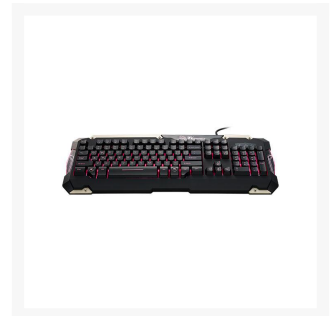

 **Thermaltake**
COMMANDER Gaming
Gear Combo (Red Light)

Special Price
\$22.49 was
\$29.99

Product Images

Short Description

The COMMANDER – Gaming Gear Combo (Red Light) – the stunning combo with enhancements on its keyboard and mouse specifications. Providing great features on what gamers need and make them true leaders that will take command of the game. The COMMANDER Combo features Tt Type II Plunger Switch with the same design of Mechanical key cap, gives users an awesome tactile feel and pleasing click with each keystroke plus presenting response feeling like a mechanical switch that surely improve users' gaming performance by giving users speed and responsiveness like never before.

Description

The COMMANDER – Gaming Gear Combo (Red Light) – the stunning combo with enhancements on its keyboard and mouse specifications. Providing great features on what gamers need and make them true leaders that will take command of the game. The COMMANDER Combo features Tt Type II Plunger Switch with the same design of Mechanical key cap, gives users an awesome tactile feel and pleasing click with each keystroke plus presenting response feeling like a mechanical switch that surely improve users' gaming performance by giving users speed and responsiveness like never before.

Features

TOUGH METAL-LOOK EDGES!

The Commander was designed with metal-looking edges which symbolizes its powerful spirit as a true leader. The splendid look with red illumination designed to have a feel of trendy whenever you commanding it.

TACTILE FEEL PLUNGER SWITCHES

The COMMANDER uses Tt Type II Plunger Switches with Mechanical keycaps giving users an awesome tactile feel and clicks with each keystroke while giving responsive feeling like using a mechanical switch keyboard. This will improve gaming performance by giving users speed and responsiveness like never before.