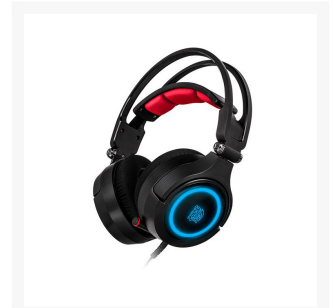

## Short Description

---

The CRONOS Ring RGB 7.1 comes packed with features and latest tech offering up an oversized 50mm state-of-the-art tilting neodymium driver and true RGB engineered with 16.8 million color illumination amongst 8 different lighting effects gives you unparalleled customization options to personalize your own battle colors.

## Description

---

The CRONOS Ring RGB 7.1 comes packed with features and latest tech offering up an oversized 50mm state-

of-the-art tilting neodymium driver and true RGB engineered with 16.8 million color illumination amongst 8 different lighting effects gives you unparalleled customization options to personalize your own battle colors. It also comes equipped with the latest 7.1 premium virtual surround sound technology to offer the most immersive 3D sound experience to ensure you hear all sounds with pinpoint accuracy for that all-important competitive edge.