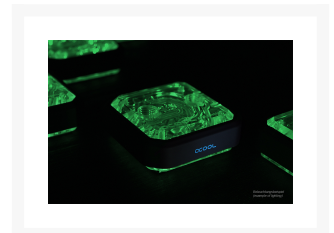

Alphacool Aurora XPX RGB frame - black

\$22.50

Product Images

Short Description

With an impressive 15 RGB LEDs evenly distributed over the XPX Eisblock CPU cooler, perfect lighting is guaranteed. The RGB controller lets you change not only the colours, but also add colour effects like gradients, blinking, slow colour changes, and much more. Many controllers also include a dimmer function. The Alphacool XPX RGB frame leaves nothing to be desired.

Description

The Alphacool XPX RGB frame is intended for users of the Eisblock XPX CPU cooler who are looking for the perfect lighting for their cooler. The RGB frame simply slides over the Eisblock XPX cooler and is then connected to the RGB controller.

With an impressive 15 RGB LEDs evenly distributed over the XPX Eisblock CPU cooler, perfect lighting is guaranteed. The RGB controller lets you change not only the colours, but also add colour effects like gradients, blinking, slow colour changes, and much more. Many controllers also include a dimmer function. The Alphacool XPX RGB frame leaves nothing to be desired.