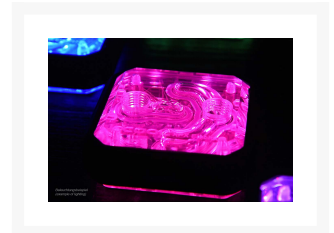

Alphacool Aurora XPX RGB frame - black

\$22.50

Product Images

Short Description

With an impressive 15 RGB LEDs evenly distributed over the XPX Eisblock CPU cooler, perfect lighting is guaranteed. The RGB controller lets you change not only the colours, but also add colour effects like gradients, blinking, slow colour changes, and much more. Many controllers also include a dimmer function. The Alphacool XPX RGB frame leaves nothing to be desired.

Description

The Alphacool XPX RGB frame is intended for users of the Eisblock XPX CPU cooler who are looking for the perfect lighting for their cooler. The RGB frame simply slides over the Eisblock XPX cooler and is then connected to the RGB controller.

With an impressive 15 RGB LEDs evenly distributed over the XPX Eisblock CPU cooler, perfect lighting is guaranteed. The RGB controller lets you change not only the colours, but also add colour effects like gradients, blinking, slow colour changes, and much more. Many controllers also include a dimmer function. The Alphacool XPX RGB frame leaves nothing to be desired.