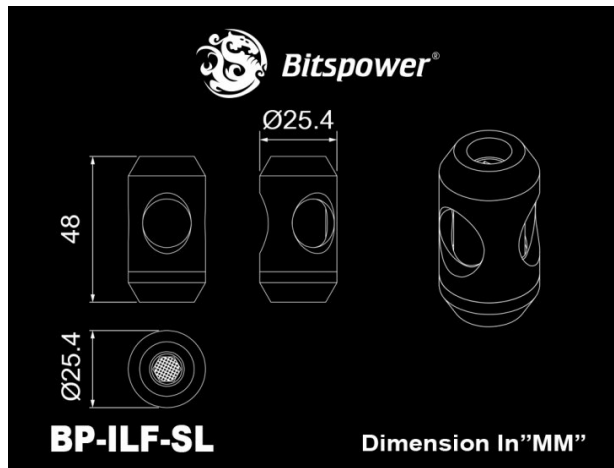

## Product Images

## Specifications

---

Color: Silver

Dimension (  $\Phi$ xH ) : 25.4X48 mm ( +/-3%)

Thread : Inner G1/4"

Thread Length : 6MM

Thread No. : 2

\*\*\*All Specification Will Be Changed Without Further Notice\*\*\*