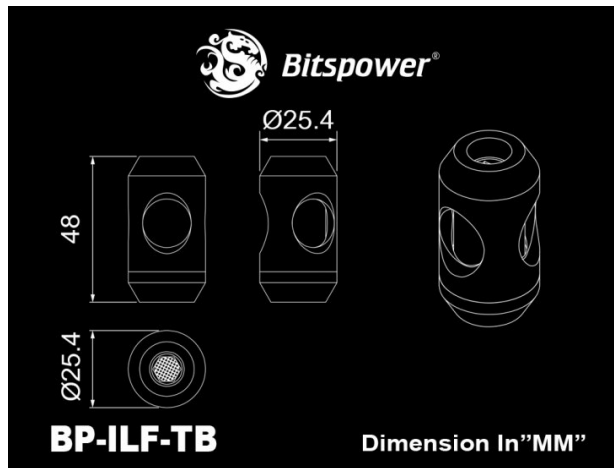

# Bitspower True Brass Shining In-Line Filter

\$18.95

## Short Description

---

Bitspower True Brass Shining In-Line Filter

## Description

---

Bitspower True Brass Shining In-Line Filter

## Specifications

---

Color: True Brass

Dimension (  $\Phi$ xH ) : 25.4X48 mm ( +/-3%)

Thread : Inner G1/4"

Thread Length : 6MM

Thread No. : 2

\*\*\*All Specification Will Be Changed Without Further Notice\*\*\*