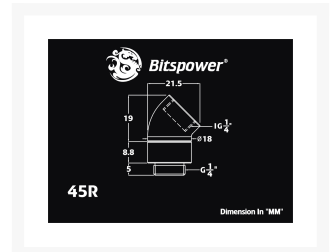

Bitspower G1/4" True Brass Rotary 45-Degree IG1/4" Extender

\$15.95

Product Images

Short Description

These G 1/4" 45 degree angle adapters are perfect for tight spaces and change the direction of your water input or output without affecting flow. With 360 degree rotary fitting on one end you can secure the connection yet still twist the direction of the fitting to any angle you desire. No more kinked tubing! These are the bomb!

Description

These G 1/4" 45 degree angle adapters are perfect for tight spaces and change the direction of your water input or output without affecting flow. With 360 degree rotary fitting on one end you can secure the connection yet still twist the direction of the fitting to any angle you desire. No more kinked tubing! These are the bomb!

Features

1. True Hi-Flow Design.
2. Hi-Quality Brass Material.
3. 45-Degree Type With 360-Degree Rotation.
4. Hiding O-Ring Design.
5. RoHS Compliant.

Specifications

Thread : G1/4" and Inner G1/4"

Thread Length : 5MM