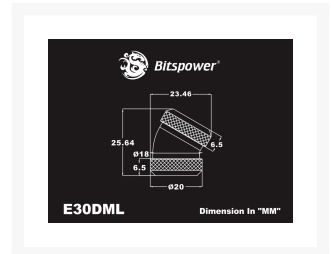

Bitspower True Brass Enhance 30-Degree Dual Multi-Link Adapter For OD 12MM

\$17.99

Product Images

Short Description

Bitspower True Brass Enhance 30-Degree Dual Multi-Link Adapter For OD 12MM

Description

Bitspower True Brass Enhance 30-Degree Dual Multi-Link Adapter For OD 12MM

Features

1. True Hi-Flow Design.
2. Hi-Quality Brass Material.
3. Design For 30-Degree Type Application.
4. High Durability Nickel Finished In True Brass Color.
5. Design For Dual Multi-Link Extension Application Via Crystal Link Tube On Both Side.
6. RoHS Compliant.

Additional Information

Brand	Bitspower
SKU	BP-TBE30DML
Weight	0.2000
Special Order	No
Fitting Type	Extension
Fitting Size	10mm/12mm
Fitting Angle	30 Degree
Fitting Finish	Brass
Vendor SKU/EAN	4719552218417