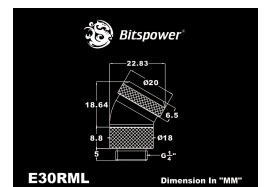

# Bitspower True Brass Enhance Rotary G1/4" 30-Degree Multi-Link Adapter For OD 12MM

\$20.50

## Short Description

Bitspower True Brass Enhance Rotary G1/4" 30-Degree Multi-Link Adapter For OD 12MM

## Description

---

Bitspower True Brass Enhance Rotary G1/4" 30-Degree Multi-Link Adapter For OD 12MM

## Specifications

---

Thread : G1/4"

Thread Length : 5MM

\*\*\*All Specification Will Be Changed Without Further Notice\*\*\*