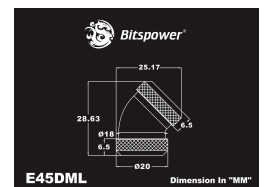

Bitspower True Brass Enhance 45-Degree Dual Multi-Link Adapter For OD 12MM

\$17.99

Product Images

Short Description

Bitspower True Brass Enhance 45-Degree Dual Multi-Link Adapter For OD 12MM

Description

Bitspower True Brass Enhance 45-Degree Dual Multi-Link Adapter For OD 12MM

Features

1. True Hi-Flow Design.
2. Hi-Quality Brass Material.
3. Design For 45-Degree Type Application.
4. High Durability Nickel Finished In True Brass Color.
5. Design For Dual Multi-Link Extension Application Via Crystal Link Tube On Both Side.
6. RoHS Compliant.

Additional Information

Brand	Bitspower
SKU	BP-TBE45DML
Weight	0.2000
Special Order	No
Fitting Type	Extension
Fitting Size	10mm/12mm
Fitting Angle	45 Degree
Fitting Finish	Brass
Vendor SKU/EAN	4719552218806