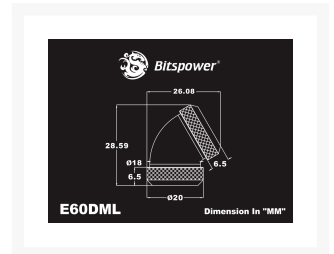

Bitspower True Brass Enhance 60-Degree Dual Multi-Link Adapter For OD 12MM

\$17.99

Product Images

Short Description

Bitspower True Brass Enhance 60-Degree Dual Multi-Link Adapter For OD 12MM

Description

Bitspower True Brass Enhance 60-Degree Dual Multi-Link Adapter For OD 12MM

Features

1. True Hi-Flow Design.
2. Hi-Quality Brass Material.
3. Design For 60-Degree Type Application.
4. High Durability Nickel Finished In True Brass Color.
5. Design For Dual Multi-Link Extension Application Via Crystal Link Tube On Both Side.
6. RoHS Compliant.

Additional Information

Brand	Bitspower
SKU	BP-TBE60DML
Weight	0.2000
Special Order	No
Fitting Type	Extension
Fitting Size	10mm/12mm
Fitting Angle	60 Degree
Fitting Finish	Brass
Vendor SKU/EAN	4719552218899