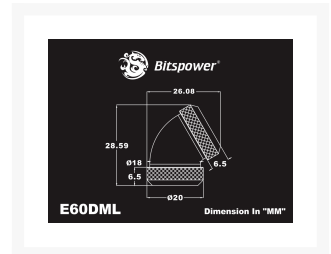

# Bitspower True Brass Enhance 60-Degree Dual Multi-Link Adapter For OD 12MM

\$17.99

## Short Description

Bitspower True Brass Enhance 60-Degree Dual Multi-Link Adapter For OD 12MM

## Description

---

Bitspower True Brass Enhance 60-Degree Dual Multi-Link Adapter For OD 12MM