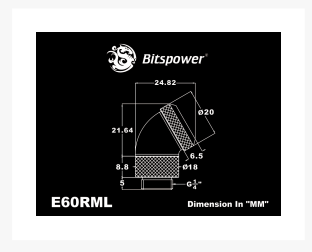

Bitspower True Brass Enhance Rotary G1/4" 60-Degree Multi-Link Adapter For OD 12MM

\$20.50

Product Images

Short Description

Bitspower True Brass Enhance Rotary G1/4" 60-Degree Multi-Link Adapter For OD 12MM

Description

Bitspower True Brass Enhance Rotary G1/4" 60-Degree Multi-Link Adapter For OD 12MM

Features

1. True Hi-Flow.
2. Hi-Quality Brass Material.
3. 60-Degree Type With 360-Degree Rotation.
4. High Durability Nickel Finished In True Brass Color
5. Multi-Length Application.
6. Compatible With Crystal Link Tube Series
7. RoHS Compliant.

Specifications

Thread : G1/4"

Thread Length : 5MM

All Specification Will Be Changed Without Further Notice

Additional Information

Brand	Bitspower
SKU	BP-TBE60RML
Weight	0.2000
Special Order	No
Fitting Type	Extension
Fitting Size	10mm/12mm
Fitting Angle	60 Degree
Fitting Finish	Brass
Vendor SKU/EAN	4719552218868