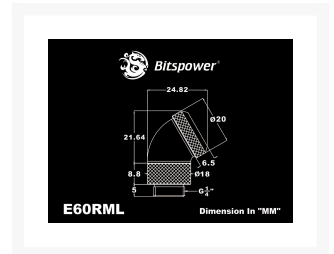

# Bitspower True Brass Enhance Rotary G1/4" 60-Degree Multi-Link Adapter For OD 12MM

\$20.50

## Short Description

Bitspower True Brass Enhance Rotary G1/4" 60-Degree Multi-Link Adapter For OD 12MM

## Description

---

Bitspower True Brass Enhance Rotary G1/4" 60-Degree Multi-Link Adapter For OD 12MM

## Specifications

---

Thread : G1/4"

Thread Length : 5MM

\*\*\*All Specification Will Be Changed Without Further Notice\*\*\*