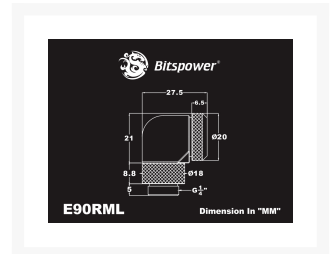

Bitspower True Brass Enhance Rotary G1/4" 90-Degree Multi-Link Adapter For OD 12MM

\$20.50

Product Images

Short Description

Bitspower True Brass Enhance Rotary G1/4" 90-Degree Multi-Link Adapter For OD 12MM

Description

Bitspower True Brass Enhance Rotary G1/4" 90-Degree Multi-Link Adapter For OD 12MM

Features

1. True Hi-Flow.
2. Hi-Quality Brass Material.
3. 90-Degree Type With 360-Degree Rotation.
4. High Durability Nickel Finished In True Brass Color
5. Multi-Length Application.
6. Compatible With Crystal Link Tube Series
7. RoHS Compliant.

Specifications

Thread : G1/4"

Thread Length : 5MM

All Specification Will Be Changed Without Further Notice

Additional Information

Brand	Bitspower
SKU	BP-TBE90RML
Weight	0.2000
Special Order	No
Fitting Type	Adapter
Fitting Size	10mm/12mm
Fitting Angle	90 Degree
Fitting Finish	Brass
Vendor SKU/EAN	4719552218837