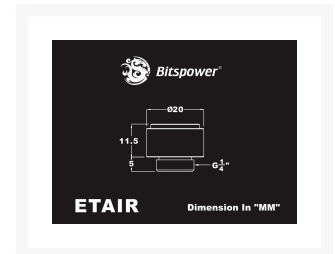

Bitspower G1/4" True Brass AIR-Exhaust Fitting

\$19.95

Product Images

Short Description

Bitspower G1/4" True Brass AIR-Exhaust Fitting

Description

Bitspower G1/4" True Brass AIR-Exhaust Fitting

Features

1. True Hi-Flow Design.
2. Hi-Quality Brass Material.
3. High Durability Nickel Finished in True Brass Color.
4. System Air Exhaust Design.
5. RoHS Compliant.

Specifications

Thread : G1/4"

Thread Length : 5MM

All Specification Will Be Changed Without Further Notice

Additional Information

Brand	Bitspower
SKU	BP-TBETAIR
Weight	0.2000
Special Order	No
Fitting Type	Plug
Fitting Size	1/4"
Fitting Angle	Straight
Fitting Finish	Brass
Vendor SKU/EAN	4719552217151