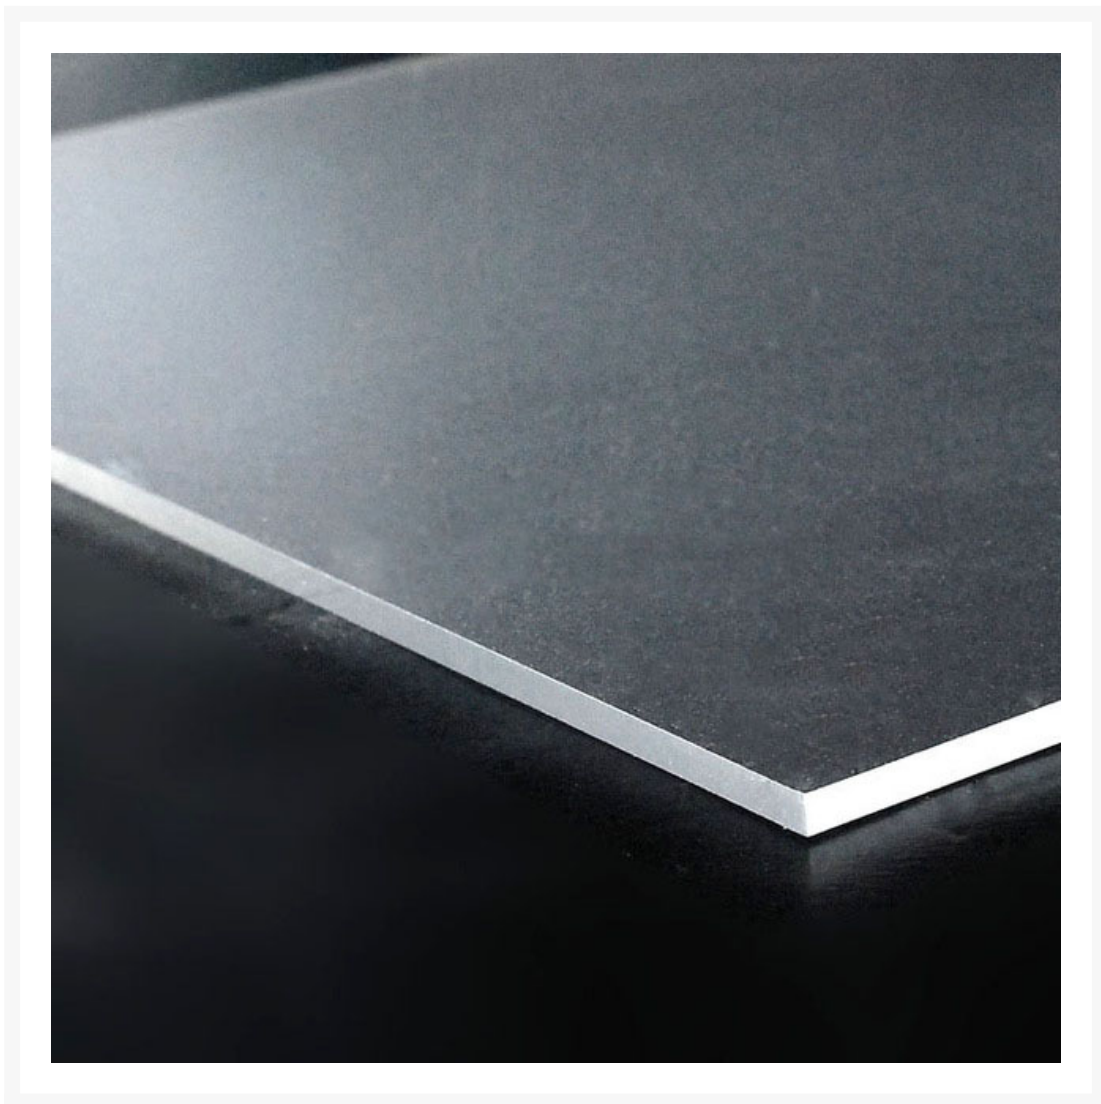

PPCS Acrylic (PMMA) Sheet - Frosted 300mm x 300mm x 3.0mm (12" x 12" x .12")

\$14.95

Product Images

Short Description

These frosted acrylic panels are perfect for any computer modification. You can create custom PSU shrouds, custom windows for side panels, custom Bay res's and much much more!

Description

These frosted acrylic panels are perfect for any computer modification. You can create custom PSU shrouds, custom windows for side panels, custom Bay res's and much much more!

Specifications

Material: Acrylic/PMMA

Feature: Matte Finish

Size: 300mm x 300mm x 3.0mm

Additional Information

SKU	PPCS-PMMA-300
Weight	1.0000
Color	Frost
Case Accessory Type	Case Materials