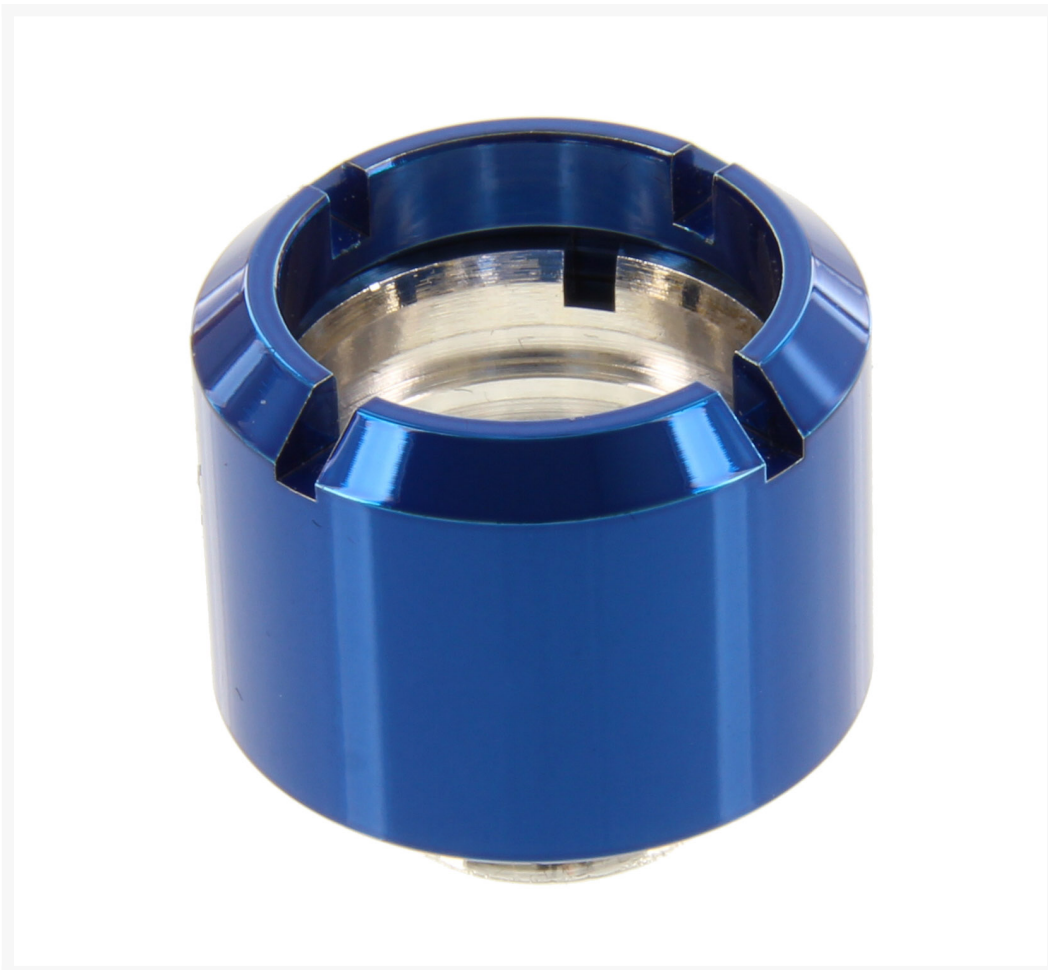

# Monsoon Hardline Economy Compression Fittings, 3/8" x 1/2" - Blue

\$5.50

## Short Description

---

Designed as the second generation of Monsoon's popular line of Economy Fittings, EV2 features significant improvements in multiple areas including substantial improvements in resistance to tube pull out, reductions in tube wobble, and dual O-ring seals for improved leak prevention.

## Description

---

Designed as the second generation of Monsoon's popular line of Economy Fittings, EV2 features significant improvements in multiple areas including substantial improvements in resistance to tube pull out, reductions in tube wobble, and dual O-ring seals for improved leak prevention.

## Specifications

---

TUBE SIZE: Imperial O.D. 3/8" x 1/2" or any tube O.D. between 11.8mm and 13.2mm.

TUBE TYPE: Virtually any rigid tube—acrylic, PETG, raw or plated copper, (hard or soft drawn) raw or plated stainless, carbon fiber, glass, etc.