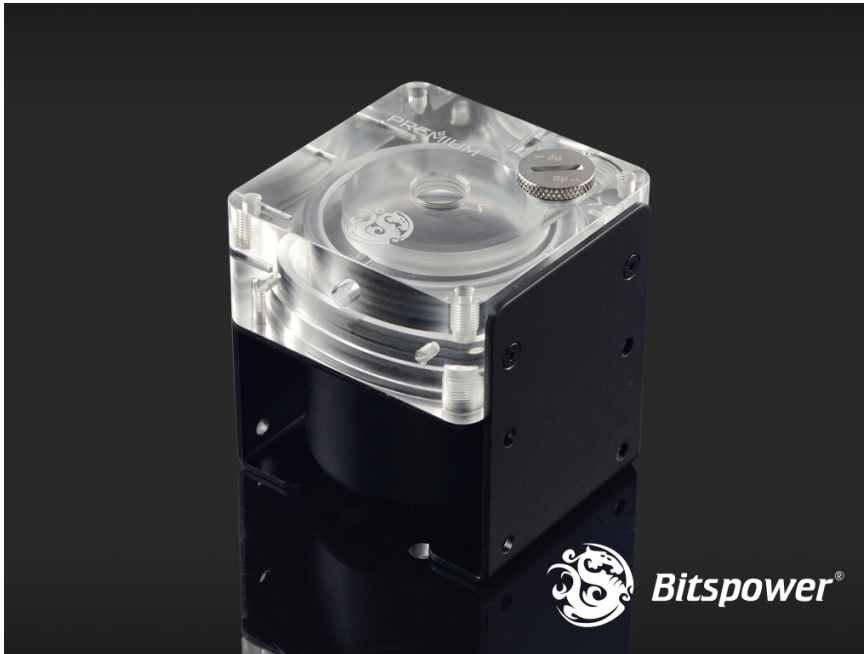

Bitspower Premium D5 MOD Top G1/4" (Abrasive Black / Acrylic Version)

Special Price
\$69.26 was
\$76.95

Product Images

Short Description

Bitspower Premium D5 MOD Top G1/4" (Abrasive Black / Acrylic Version)

Description

Bitspower Premium D5 MOD Top G1/4" (Abrasive Black / Acrylic Version)

Features

1. Special Design for D5/MCP655 In-Let and Out-Let MOD.
2. Perfect CNC Machined Surface.
3. RoHS Compliant.

Specifications

Specification :

G1/4" Out-Let x2 ; G1/4" In-Let x1.

Dimensions(LxWxD) : 71x71x32MM

Material : Acrylic

Included :

1. Premium D5/MCP655 MOD TOP x 1PCS.
2. Premium D5 Universal Bracket-MBK x 1Set.
3. 4-PIN Male-Extract Tool x 1 PCS.

*****All Specification Will Be Changed Without Further Notice*****

Additional Information

Brand	Bitspower
SKU	BP-PD5MTPAC-ABK
Weight	0.6750
Color	Black
Pump Type	DDC
Material	Acrylic
Vendor SKU/EAN	4719552226818
Special Price	\$69.26