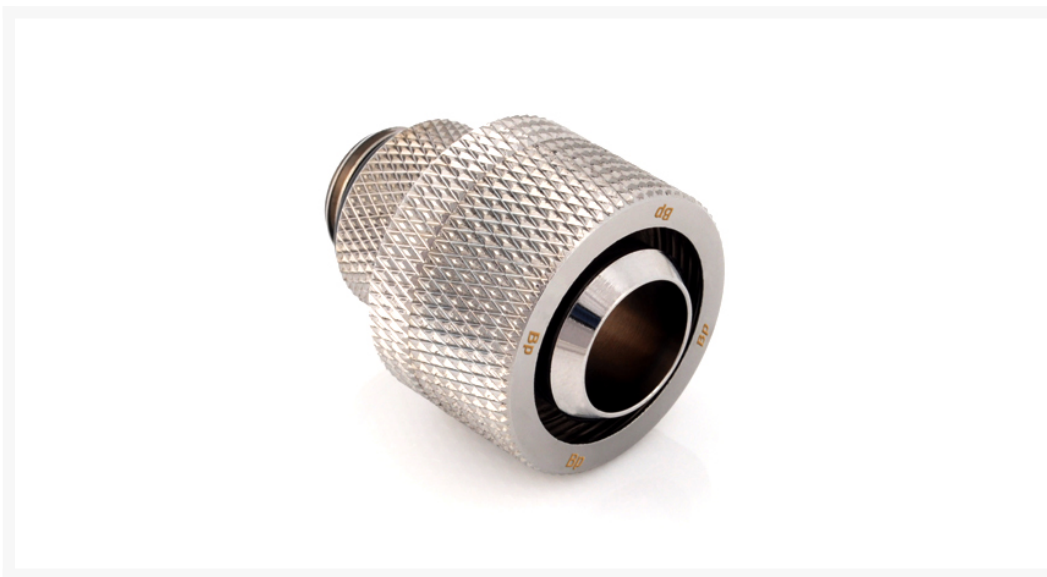

Bitspower G1/4 Black Sparkle Rotary Compression Fitting CC5 Ultimate For ID 1/2" OD 3/4" - V3

\$11.95

Product Images

Short Description

These new G 1/4" feature 360 degree rotary fitting on one end you can secure the connection yet still twist the direction of the fitting to any angle you desire. These fittings feature a male G 1/4 thread on one end and a rotary compression type fitting on the other end. No more kinked tubing! These are the bomb!

Description

BP-BSRCPF-CC5 G1/4" Black Sparkle Rotary Compression Fitting CC5 - For ID 1/2" OD 3/4" Tube

These new G 1/4" feature 360 degree rotary fitting on one end you can secure the connection yet still twist the direction of the fitting to any angle you desire. These fittings feature a male G 1/4 thread on one end and a rotary compression type fitting on the other end. No more kinked tubing! These are the bomb!

Features

- True Hi-Flow Design.
- Hi Quality Brass Material.
- 360-Degree Rotation..
- High durability Black Sparkle finished.
- Hiding O-Ring Design
- RoHS Compliant

Specifications

- Thread : G1/4"
- Tubing Size : ID 1/2" OD 3/4"

Additional Information

| | |
|----------------|----------------|
| Brand | Bitspower |
| SKU | BP-BSRCPF-CC5U |
| Weight | 0.2000 |
| Special Order | No |
| Fitting Type | Compression |
| Fitting Size | 1/2" x 3/4" |
| Fitting Angle | Straight |
| Fitting Finish | Black Chrome |
| Vendor SKU/EAN | 4712914774835 |