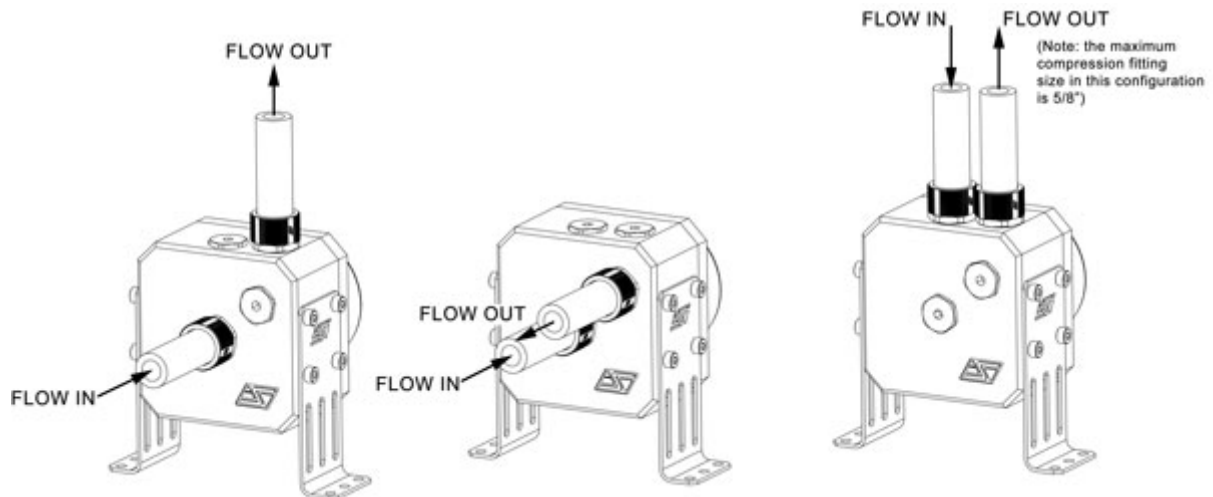

Swiftech MCP655 Series Housing - Acrylic

\$34.95

Product Images

Short Description

The MCP65X series housings are replacement parts compatible with all MCP655 and Laing/Xylem D5 series pumps.

Description

The MCP65X series housings are replacement parts compatible with all MCP655 and Laing/Xylem D5 series

pumps.

Features

- Standard G1/4 thread class for inlet and outlet ports allow to choose which fittings and tubing size to use;
- The outlet port is perfectly aligned to the volute exit path, improving hydraulic performance;
- The mounting brackets can be oriented for horizontal or vertical pump installation;
- Four G1/4 ports allow three possible flow path configurations:

Included accessories:

- (2) G1/4 plugs
- Installation hardware

Additional Information

Brand	Swiftech
SKU	MCP65X-H-ACRYLIC
Weight	1.0000
Color	Clear
Material	Acrylic