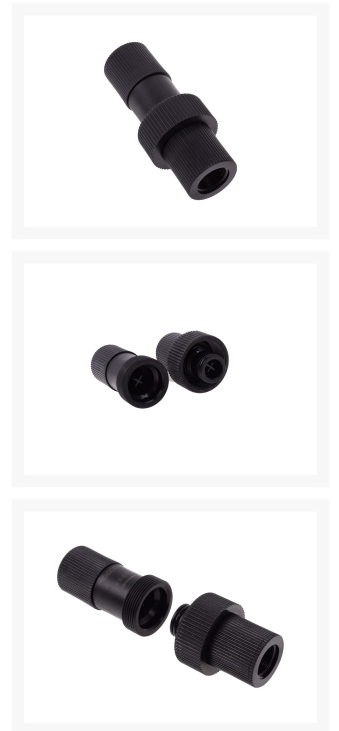

Alphacool HF quick release connector kit G1/4 - black

\$11.50

Product Images

Short Description

Alphacool's new quick-release coupling sets have been newly developed to offer extra security. For this reason, these couplings do not use a "click" mechanism but are bolted with a nut. The couplings can no longer be unlocked accidentally.

The couplings affect the flow rate of your loop only minimally, or not at all. While unlocking, both sides of the coupling seal completely.

They have a 1/4" internal thread on both sides so your choice of fitting can be used.

Specifications

- | | |
|----------------|--------------------------------------|
| 1. Side: | G1/4" inner thread |
| 2. Side: | G1/4" inner thread |
| Color: | black mat |
| Compatibility: | Soft tubing (PVC, Silikon, Neoprene) |
| Manufacturer: | Alphacool |

Material: Plastic
Rotatable: No
Specification: Shape: straight
Thread length: Not specified

Technical specifications:

- Dimensions (L x D): 60.3 x 26.1mm
- Material: black brass
- Thread: 2x 1/4 "

Scope of delivery: