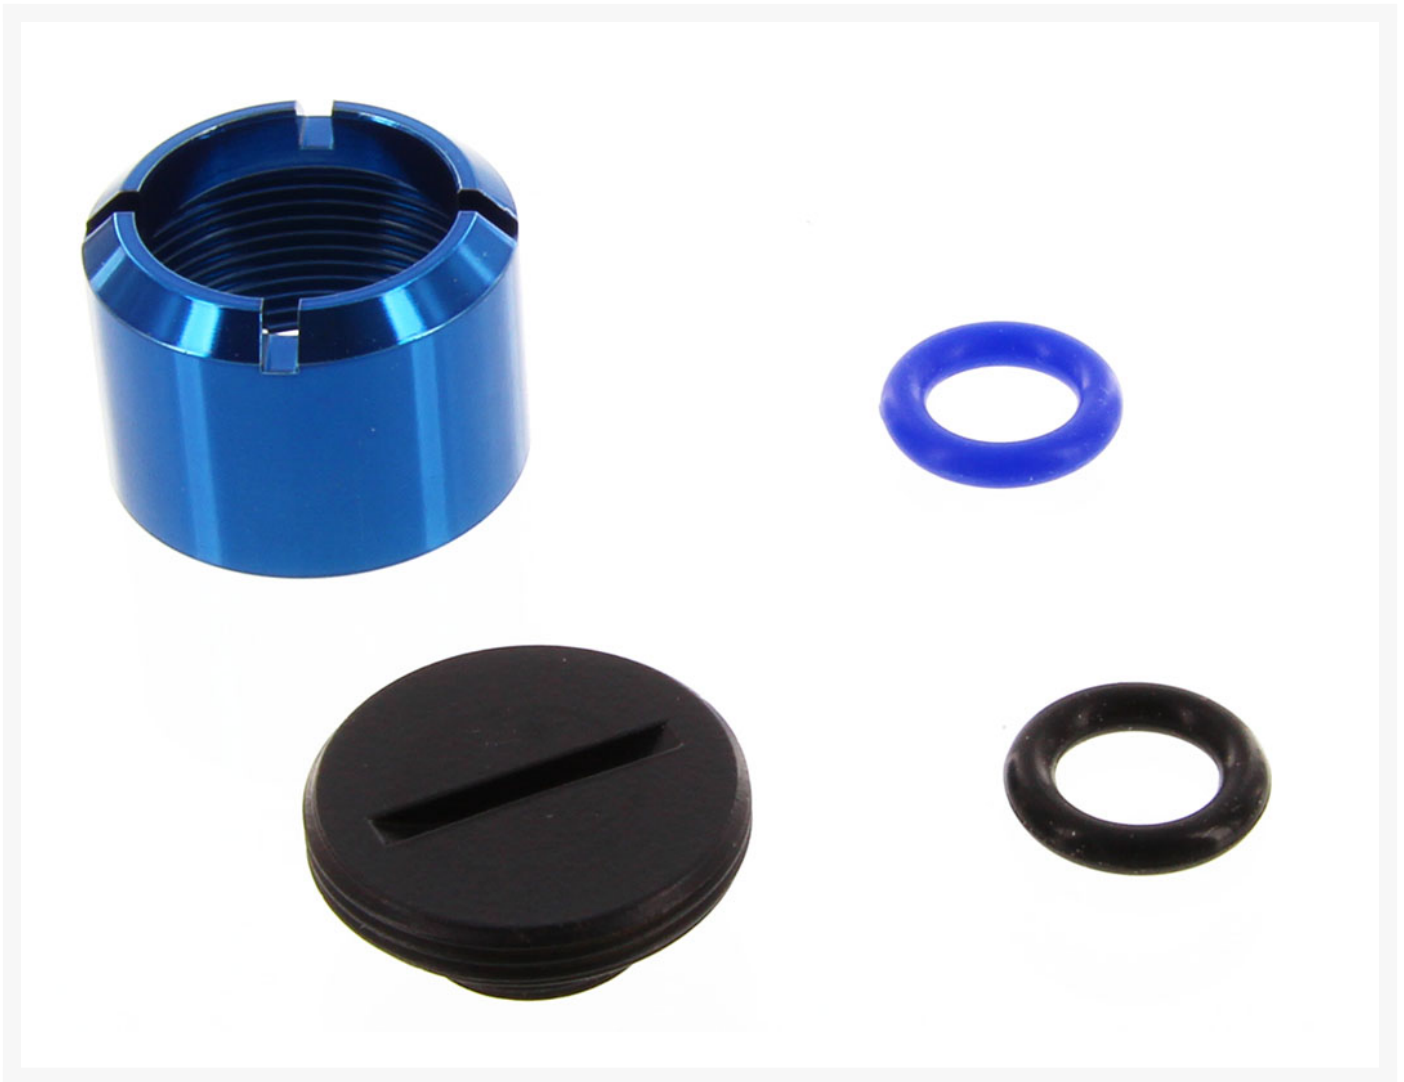

Monsoon EV2 Stop Plug - 5/8 - Blue

\$4.85

Product Images

Short Description

Monsoon fitting plugs are for builders tired of the “same old same old” look of typical stop plugs.

Description

Monsoon fitting plugs are for builders tired of the “same old same old” look of typical stop plugs. As the name implies, they are Fitting Plugs in that they work just like a stop plug, but look exactly like any of our full line of compression fittings for hard or soft tube.

Available to exactly match our Free Center, Chain Gun, or EV2 fittings and in all of our sizes and colors.

Installation:

Just install the stop plug as you normally would using a coin to tighten. Then simply screw on the compression ring and you are done

Additional Information

Brand	Monsoon
SKU	EV2-58-SPL-BL
Weight	0.1500
Fitting Type	Plug
Fitting Size	5/8"
Fitting Angle	Straight