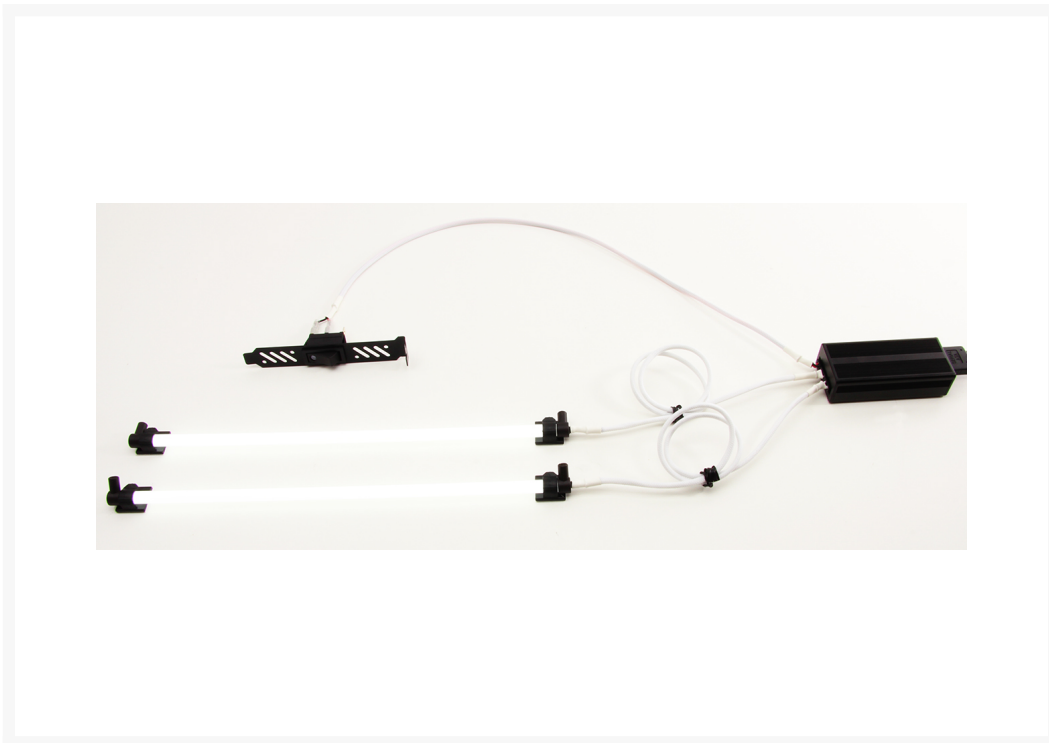

## Short Description

---

We are estatic to bring you the newly upgrade Luxury Cold Cathode light kit from Performance-PC's

For those that know how to sleeve and have the tools to do this we applaud you! For the many out there that do not have the skills, the tools or the time and want the finest cathode kit they can put in their case...this one is for you!

## Description

---

We are estatic to bring you the newly upgrade Luxury Cold Cathode light kit from Performance-PC's

For those that know how to sleeve and have the tools to do this we applaud you! For the many out there that do not have the skills, the tools or the time and want the finest cathode kit they can put in their case...this one is for you! These kits are professionally sleeved in house and take over one hour of labor to complete. So this is not a quick cheap product. We meticulously sleeve the inverter cable harness and both bulbs and complete the kit with your choice of 2-port or 4-port Monsoon CCFL Inverter and then a ModMyToys Premium Vented Black PCI Bracket with LED Rocker Switch to match your cathode color. It all flows and you can be assured it has that professional look to wow your friends and family! Your PSU cables are single braided so why forget your cathode kits? Light up your world in style!

## Features

---

Inverter Features:

- Single Power Monsoon CCFL Inverter (up to 4 inverters tested)
- 2x 300mm Monsoon CCFL Bulbs
- Anodized black aluminum case with finned design
- Built with top quality components for a worry and "whine" free installation
- The inverter has two modes of operation that can be set via a front jumper
- Powers up to four bulbs 300mm in length.

### Cathode Includes:

- 1x Cold Cathode Tube
- 2x Mounting Clips