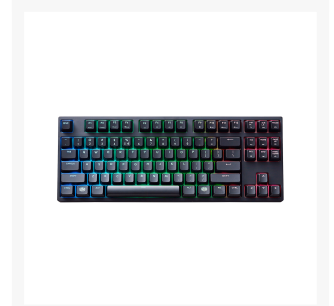

# Cooler Master Masterkeys Pro S Keyboard - Brown Switch

\$139.99

## Short Description

---

Get the best of both worlds with the MasterKeys Pro L and Pro S: the brightest LEDs and the best tactile feeling that gamers have come to love. We completely redesigned the interior to fit both Cherry MX switches and big, fat, LEDs that can radiate 16.7 million colors. You also get on-the-fly macros, profile support, and easy-to-use software - all in a sleek, minimalistic design..