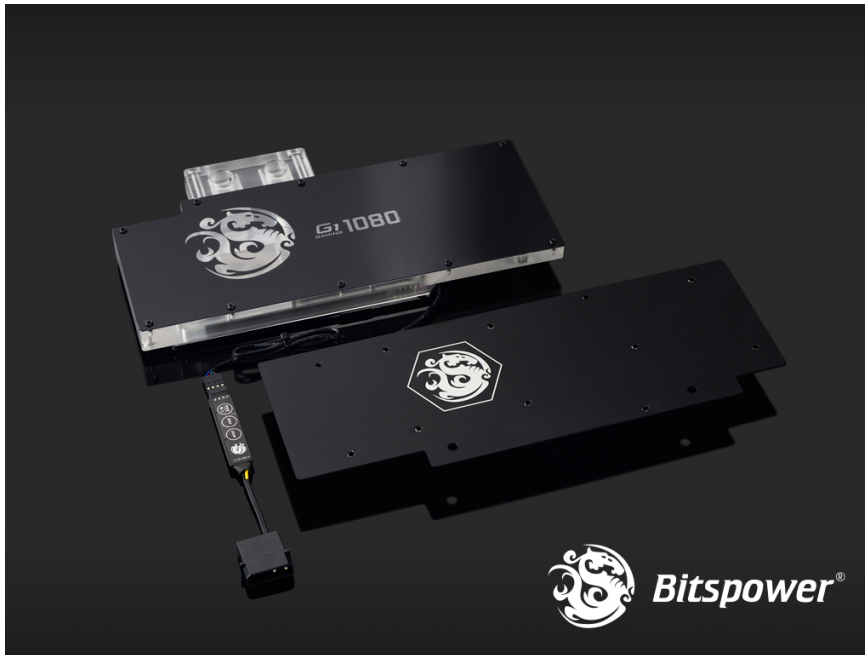

# Bitspower GIGABYTE GeForce GTX 1080 G1 Gaming Clear Acrylic Limited Edition for GIGABYTE GeForce GTX 1080/1070/1060 G1

Special Price  
**\$47.23** was  
**\$134.95**

## Short Description

---

Bitspower GIGABYTE GeForce GTX 1080 G1 Gaming Clear Acrylic Limited Edition for GIGABYTE GeForce GTX 1080/1070/1060 G1.

## Description

---

Bitspower GIGABYTE GeForce GTX 1080 G1 Gaming Clear Acrylic Limited Edition for GIGABYTE GeForce GTX 1080/1070/1060 G1.

## Features

---

1. Designed for GIGABYTE GeForce GTX 1080/1070/1060 G1 Gaming VGA Card.
2. Direct-Flow Design on Inlet/Outlet.
3. TOP Cover Made of Acrylic.
4. Block Base Made of C1100.
5. Bottom High Durability Nickel Finished in Shining Silver.
6. Bitspower Back-Plane Included.
7. RoHS Compliant.