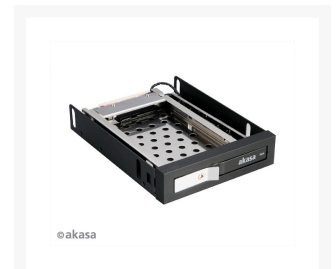

AKASA Lokstor M25, Single 3.5" Bay for 2.5" SSD/HDD Mobile rack

\$27.95

Product Images

Short Description

The Lokstor M25. 1 bay 2.5" mobile rack allows one 2.5" SSD/HDD to fit into a 3.5" PC drive bay. Tool-free HDD access design.

Description

The Lokstor M25. 1 bay 2.5" mobile rack allows one 2.5" SSD/HDD to fit into a 3.5" PC drive bay. Tool-free HDD access design.

LOKSTOR M25

1 bay 2.5" mobile rack

- Supports 1 x 2.5" SSD/HDD
- Fits in 3.5" PC bay
- Durable stainless steel structure

Steel structure

Security lock with key

2.5" SATA SSD/HDD

Tool-free HDD access

Features

			
1 bay 2.5" mobile rack	Mounting screws	SATA power cable	SATA data cable
			
HDD protective film	Security key	User manual	

Specifications

Application	HDD mobile rack for 3.5" PC bay
Designed for	2.5" SATA SSD/HDD x 1 (9.5 mm high)
Material	Stainless steel and plastic
SATA compatibility	SATA I/II/III
Interface	SATA
Transfer Rate	SATA III Up to 6Gbps
Hot swap	Support
Product code	AK-IEN-08