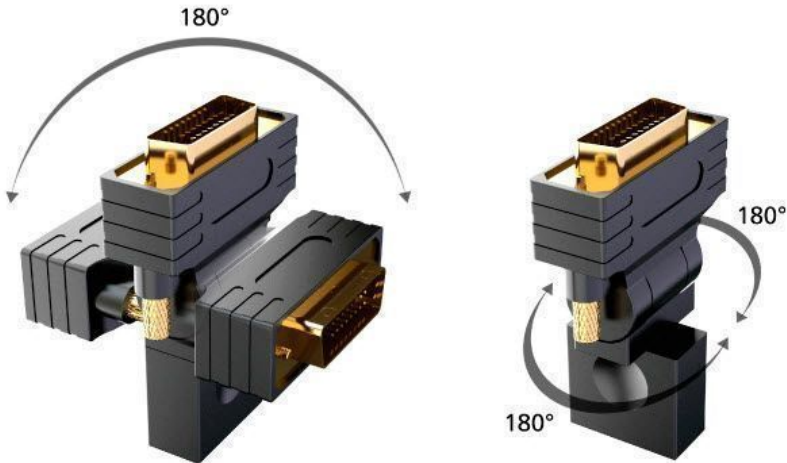

Akasa DVI-D to HDMI Swivel Akasa Display Convertor

\$6.95

Product Images

Short Description

DVI-D to HDMI angle adapter. DVI-D to HDMI angle adapter enables 360 degrees swivel twist angle connections for space saving and flexible connection. Ideal if the cables are being run up or down the wall to the display.

Description

DVI-D to HDMI angle adapter.

DVI-D to HDMI angle adapter enables 360 degrees swivel twist angle connections for space saving and flexible connection. Ideal if the cables are being run up or down the wall to the display.

DVI-D to HDMI angle adapter

- Space saving 360 degrees swivel twist design
- HDMI connection from PC to HDTV
- DVI-D (male) to HDMI (female) connector
- Full 1080p resolutions supported

DVI-D

HDMI

Space saving 360 degrees swivel twist design

Specifications

Application:

Connectors	HDMI connection from PC to HDTV DVI-D (male) to HDMI (female) connector
Supports	1080p full HD transmission
Transfer speed	10.2 Gbps (max)
Dimensions	63.5 x 43 x 15.5mm
Colour	Black
Product code	AK-CBHD16-BK