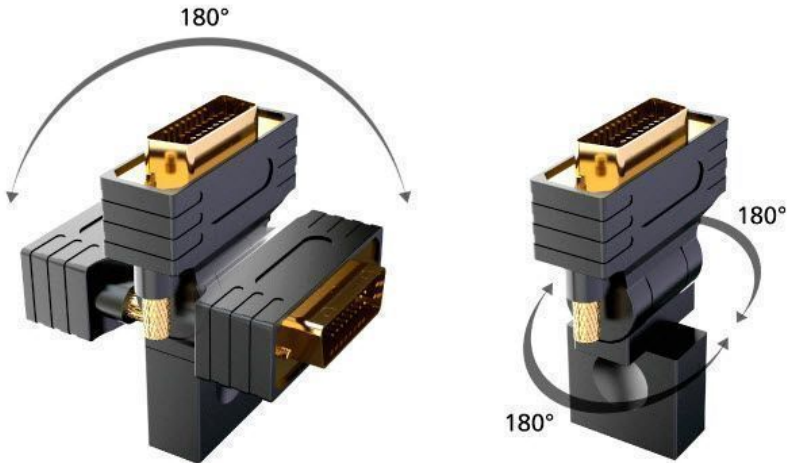

## Short Description

DVI-D to HDMI angle adapter. DVI-D to HDMI angle adapter enables 360 degrees swivel twist angle connections for space saving and flexible connection. Ideal if the cables are being run up or down the wall to the display.

## Description

---

DVI-D to HDMI angle adapter.

DVI-D to HDMI angle adapter enables 360 degrees swivel twist angle connections for space saving and flexible connection. Ideal if the cables are being run up or down the wall to the display.

# DVI-D to HDMI angle adapter

- Space saving 360 degrees swivel twist design
- HDMI connection from PC to HDTV
- DVI-D (male) to HDMI (female) connector
- Full 1080p resolutions supported

DIV-D

HDMI

# Specifications

---

Application:

<b>Connectors</b>	HDMI connection from PC to HDTV DVI-D (male) to HDMI (female) connector
<b>Supports</b>	1080p full HD transmission
<b>Transfer speed</b>	10.2 Gbps (max)
<b>Dimensions</b>	63.5 x 43 x 15.5mm
<b>Colour</b>	Black
<b>Product code</b>	AK-CBHD16-BK