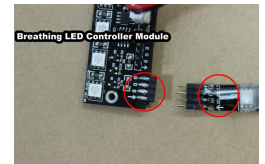

Sunbeam Breathing LED Controller Module (7-Colors)

\$14.99

Product Images

Short Description

Sunbeam Breathing LED Controller Module (7-Colors)

One single modular supports all 7 colors - Switch between different colors by one press, or rotate 7 colors.

Description

Sunbeam Breathing LED Controller Module (7-Colors)

One single modular supports all 7 colors - Switch between different colors by one press, or rotate 7 colors.

Automated color memorization - if a color is selected, the modular will maintain color after power on/off.