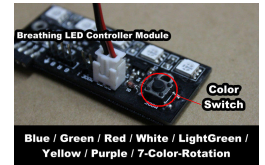

Sunbeam Breathing LED Controller Module (7-Colors)

\$14.99

Product Images

Short Description

Sunbeam Breathing LED Controller Module (7-Colors)

One single modular supports all 7 colors - Switch between different colors by one press, or rotate 7 colors.

Description

Sunbeam Breathing LED Controller Module (7-Colors)

One single modular supports all 7 colors - Switch between different colors by one press, or rotate 7 colors.

Automated color memorization - if a color is selected, the modular will maintain color after power on/off.