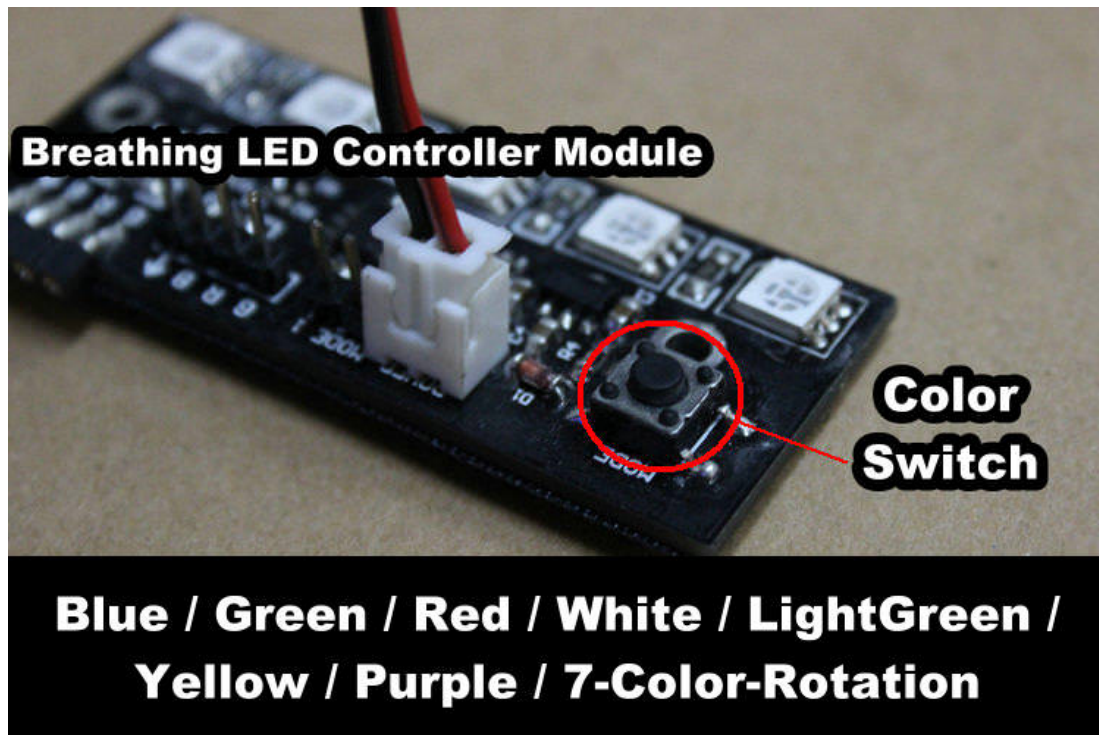

Sunbeam Breathing LED Controller Module (7-Colors)

\$14.99

Product Images

Short Description

Sunbeam Breathing LED Controller Module (7-Colors)

One single modular supports all 7 colors - Switch between different colors by one press, or rotate 7 colors.

Description

Sunbeam Breathing LED Controller Module (7-Colors)

One single modular supports all 7 colors - Switch between different colors by one press, or rotate 7 colors.

Automated color memorization - if a color is selected, the modular will maintain color after power on/off.

Additional Information

Brand	ModDIY
SKU	MDY-LED-B5-7C
Weight	0.2000
Lighting Type	LED Bulb