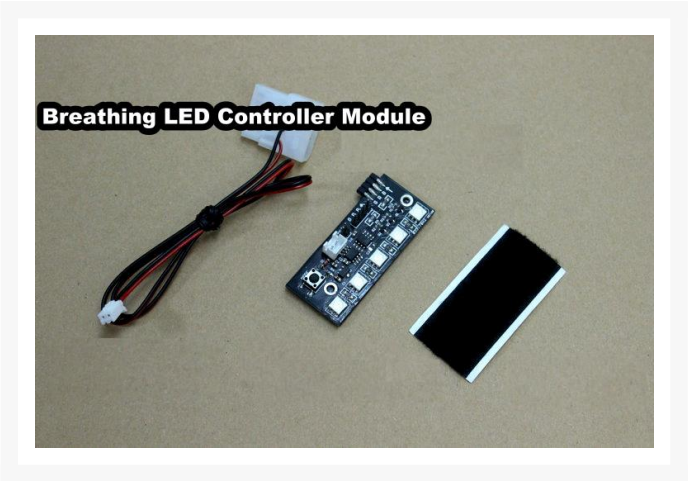

Sunbeam Breathing LED Controller Module (7-Colors)

\$14.99

Product Images

Short Description

Sunbeam Breathing LED Controller Module (7-Colors)

One single modular supports all 7 colors - Switch between different colors by one press, or rotate 7 colors.

Description

Sunbeam Breathing LED Controller Module (7-Colors)

One single modular supports all 7 colors - Switch between different colors by one press, or rotate 7 colors.

Automated color memorization - if a color is selected, the modular will maintain color after power on/off.

Additional Information

Brand	ModDIY
SKU	MDY-LED-B5-7C
Weight	0.2000
Lighting Type	LED Bulb