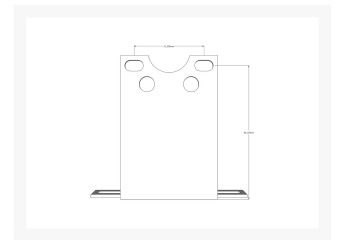

Alphacool pump stand for Eisdecke/Eisbecher Series - black

\$7.99

Product Images

Short Description

Replacement Stands for the "Eisbecher/Eisdecke" Series.

Description

Replacement Stands for the "Eisbecher/Eisdecke" Series.

Specifications

Technical Specifications:

- Dimensions (HxWxL): 65 x 13 x 72mm
- Height from bottom to middle mounting hole: 60mm

Scope of Delivery:

- 2x Stand
- 4x M4 hexagon socket screw

Additional Information