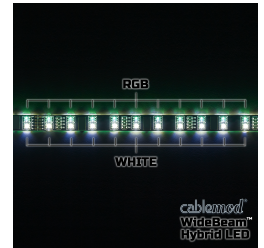

cablemod CableMod® WideBeam™
Hybrid LED Kit 30cm -
RGB/W

\$34.99

Product Images

Short Description

The LED revolution continues with CableMod WideBeam™ Hybrid RGB/W LED Strips. By combining both RGB and white LEDs on a single strip, WideBeam Hybrid RGB/W LED Strips deliver the flexibility of RGB with dedicated white LEDs. Compared to other RGBW solutions on the market that utilize combination RGBW LED bulbs, CableMod WideBeam Hybrid RGB/W LED Strips offer brighter, truer whites, making them a superior lighting solution.

Description

The LED revolution continues with CableMod WideBeam™ Hybrid RGB/W LED Strips. By combining both RGB and white LEDs on a single strip, WideBeam Hybrid RGB/W LED Strips deliver the flexibility of RGB with dedicated white LEDs. Compared to other RGBW solutions on the market that utilize combination RGBW LED bulbs, CableMod WideBeam Hybrid RGB/W LED Strips offer brighter, truer whites, making them a superior lighting solution.

Combining two different LEDs onto a single strip means that they can be conveniently controlled with a single remote. The 40-key remote control and receiver can be used to independently control both the RGB and white LEDs, and the RF technology means that direct line of sight is not required for operation. What's more, these LED strips are compatible with GIGABYTE® RGB Fusion Technology, so you can sync up your system's color scheme right out of the box.

To adhere to a wide range of surfaces, CableMod WideBeam Hybrid LED Strips also come with two different adhesives. Strong rare-earth magnets embedded underneath the waterproof coating allow these strips to adhere effortlessly to magnetic surfaces like steel PC cases, and for cases that are non-magnetic, a super-strong 3M adhesive is also included.