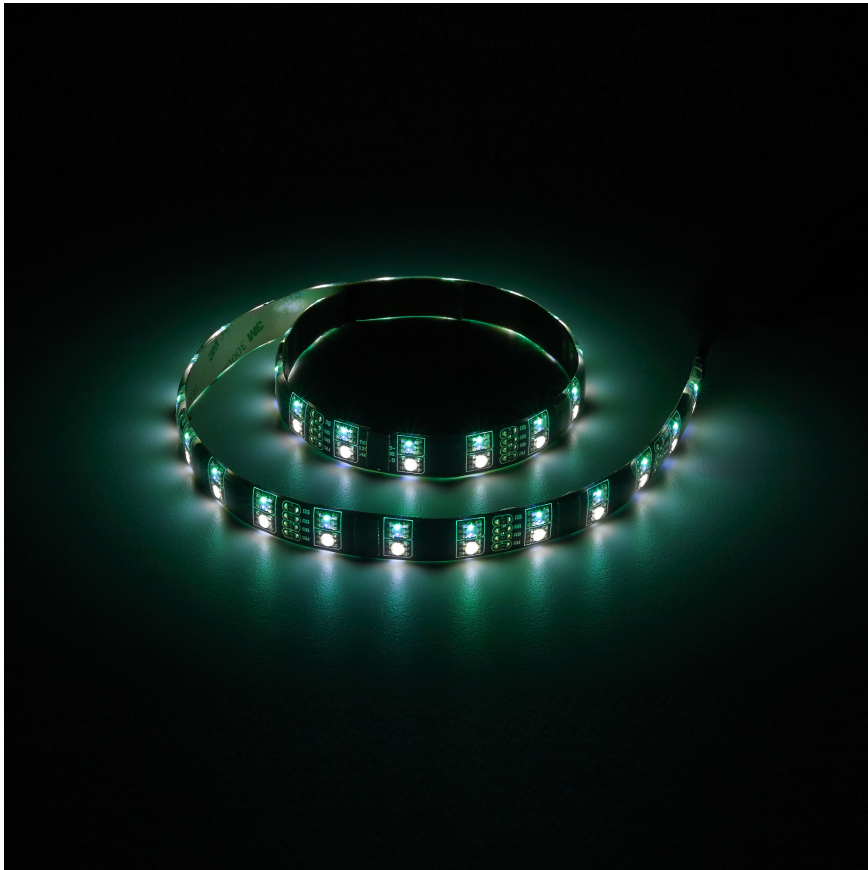

cablemod CableMod® WideBeam™
Hybrid LED Kit 60cm -
RGB/W

\$39.99

Product Images

Short Description

The LED revolution continues with CableMod WideBeam™ Hybrid RGB/W LED Strips. By combining both RGB and white LEDs on a single strip, WideBeam Hybrid RGB/W LED Strips deliver the flexibility of RGB with dedicated white LEDs. Compared to other RGBW solutions on the market that utilize combination RGBW LED bulbs, CableMod WideBeam Hybrid RGB/W LED Strips offer brighter, truer whites, making them a superior lighting solution.

Description

The LED revolution continues with CableMod WideBeam™ Hybrid RGB/W LED Strips. By combining both RGB and white LEDs on a single strip, WideBeam Hybrid RGB/W LED Strips deliver the flexibility of RGB with dedicated white LEDs. Compared to other RGBW solutions on the market that utilize combination RGBW LED bulbs, CableMod WideBeam Hybrid RGB/W LED Strips offer brighter, truer whites, making them a superior lighting solution.

Combining two different LEDs onto a single strip means that they can be conveniently controlled with a single remote. The 40-key remote control and receiver can be used to independently control both the RGB and white LEDs, and the RF technology means that direct line of sight is not required for operation. What's more, these LED strips are compatible with GIGABYTE® RGB Fusion Technology, so you can sync up your system's color scheme right out of the box.

To adhere to a wide range of surfaces, CableMod WideBeam Hybrid LED Strips also come with two different adhesives. Strong rare-earth magnets embedded underneath the waterproof coating allow these strips to adhere effortlessly to magnetic surfaces like steel PC cases, and for cases that are non-magnetic, a super-strong 3M adhesive is also included.