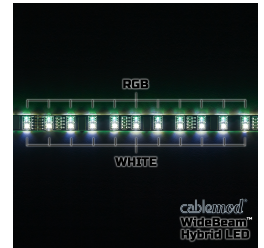

cablemod CableMod® WideBeam™
Hybrid LED Kit 60cm -
RGB/W

\$39.99

Product Images

Short Description

The LED revolution continues with CableMod WideBeam™ Hybrid RGB/W LED Strips. By combining both RGB and white LEDs on a single strip, WideBeam Hybrid RGB/W LED Strips deliver the flexibility of RGB with dedicated white LEDs. Compared to other RGBW solutions on the market that utilize combination RGBW LED bulbs, CableMod WideBeam Hybrid RGB/W LED Strips offer brighter, truer whites, making them a superior lighting solution.

Description

The LED revolution continues with CableMod WideBeam™ Hybrid RGB/W LED Strips. By combining both RGB and white LEDs on a single strip, WideBeam Hybrid RGB/W LED Strips deliver the flexibility of RGB with dedicated white LEDs. Compared to other RGBW solutions on the market that utilize combination RGBW LED bulbs, CableMod WideBeam Hybrid RGB/W LED Strips offer brighter, truer whites, making them a superior lighting solution.

Combining two different LEDs onto a single strip means that they can be conveniently controlled with a single remote. The 40-key remote control and receiver can be used to independently control both the RGB and white LEDs, and the RF technology means that direct line of sight is not required for operation. What's more, these LED strips are compatible with GIGABYTE® RGB Fusion Technology, so you can sync up your system's color scheme right out of the box.

To adhere to a wide range of surfaces, CableMod WideBeam Hybrid LED Strips also come with two different adhesives. Strong rare-earth magnets embedded underneath the waterproof coating allow these strips to adhere effortlessly to magnetic surfaces like steel PC cases, and for cases that are non-magnetic, a super-strong 3M adhesive is also included.