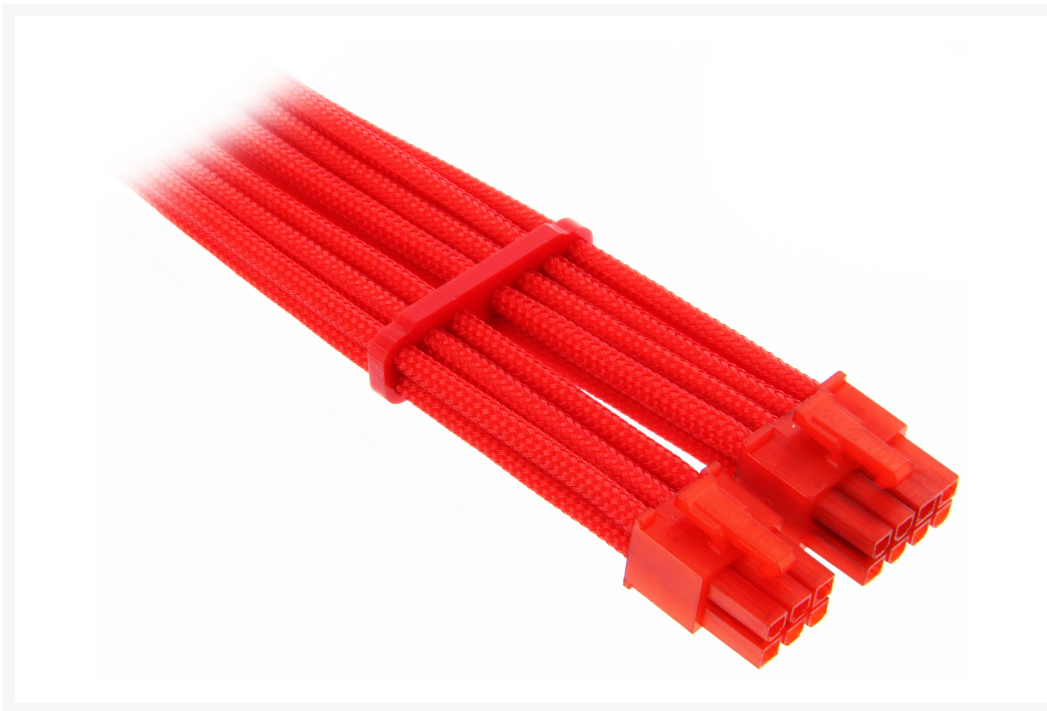

ModMyToys Regular Series - 8+6 pin PCI-E - Red

\$30.95

Product Images

Short Description

Cable wiring going haywire in your rig? Need a clean, fresh look without breaking the bank? Don't want to sleeve your PSU, or don't know how? Well, we have the solution! -- Presenting custom assembled Allure cables in a variety of colors using the Allure Pro-Combs from ModMyToys! ATX cables or PCI-E cables available in a variety of lengths as well. Time to get that rats' nest of cables trained and in articulate order, so you can get back to sweetening up that awesome looking rig.

Description

Cable wiring going haywire in your rig? Need a clean, fresh look without breaking the bank? Don't want to sleeve your PSU, or don't know how? Well, we have the solution! -- Presenting custom assembled Allure cables in a variety of colors using the Allure Pro-Combs from ModMyToys! ATX cables or PCI-E cables available in a variety of lengths as well. Time to get that rats' nest of cables trained and in articulate order, so you can get back to sweetening up that awesome looking rig.

Note: The Pro-Combs are designed with pros in mind -- it does require assembly as the combs are closed-walled. They are tailor-made and exclusively designed for use with ModMyToys brand Allure pre-pinned and sleeved cables. Use with any other cables or brands are not officially supported; if you break them we cannot be held responsible.

Additional Information

Brand	ModMyToys
SKU	MMT-PC-8+6-RD
Weight	1.0000
Color	Red
Cable Type	8+6 pin PCI-E