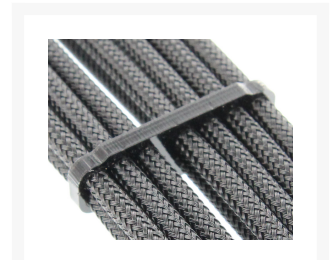

ModMyToys Regular Series - 8+6 pin PCI-E - Red

\$30.95

Product Images

Short Description

Cable wiring going haywire in your rig? Need a clean, fresh look without breaking the bank? Don't want to sleeve your PSU, or don't know how? Well, we have the solution! -- Presenting custom assembled Allure cables in a variety of colors using the Allure Pro-Combs from ModMyToys! ATX cables or PCI-E cables available in a variety of lengths as well. Time to get that rats' nest of cables trained and in articulate order, so you can get back to sweetening up that awesome looking rig.

Description

Cable wiring going haywire in your rig? Need a clean, fresh look without breaking the bank? Don't want to sleeve your PSU, or don't know how? Well, we have the solution! -- Presenting custom assembled Allure cables in a variety of colors using the Allure Pro-Combs from ModMyToys! ATX cables or PCI-E cables available in a variety of lengths as well. Time to get that rats' nest of cables trained and in articulate order, so you can get back to sweetening up that awesome looking rig.

Note: The Pro-Combs are designed with pros in mind -- it does require assembly as the combs are closed-walled. They are tailor-made and exclusively designed for use with ModMyToys brand Allure pre-pinned and sleeved cables. Use with any other cables or brands are not officially supported; if you break them we cannot be held responsible.