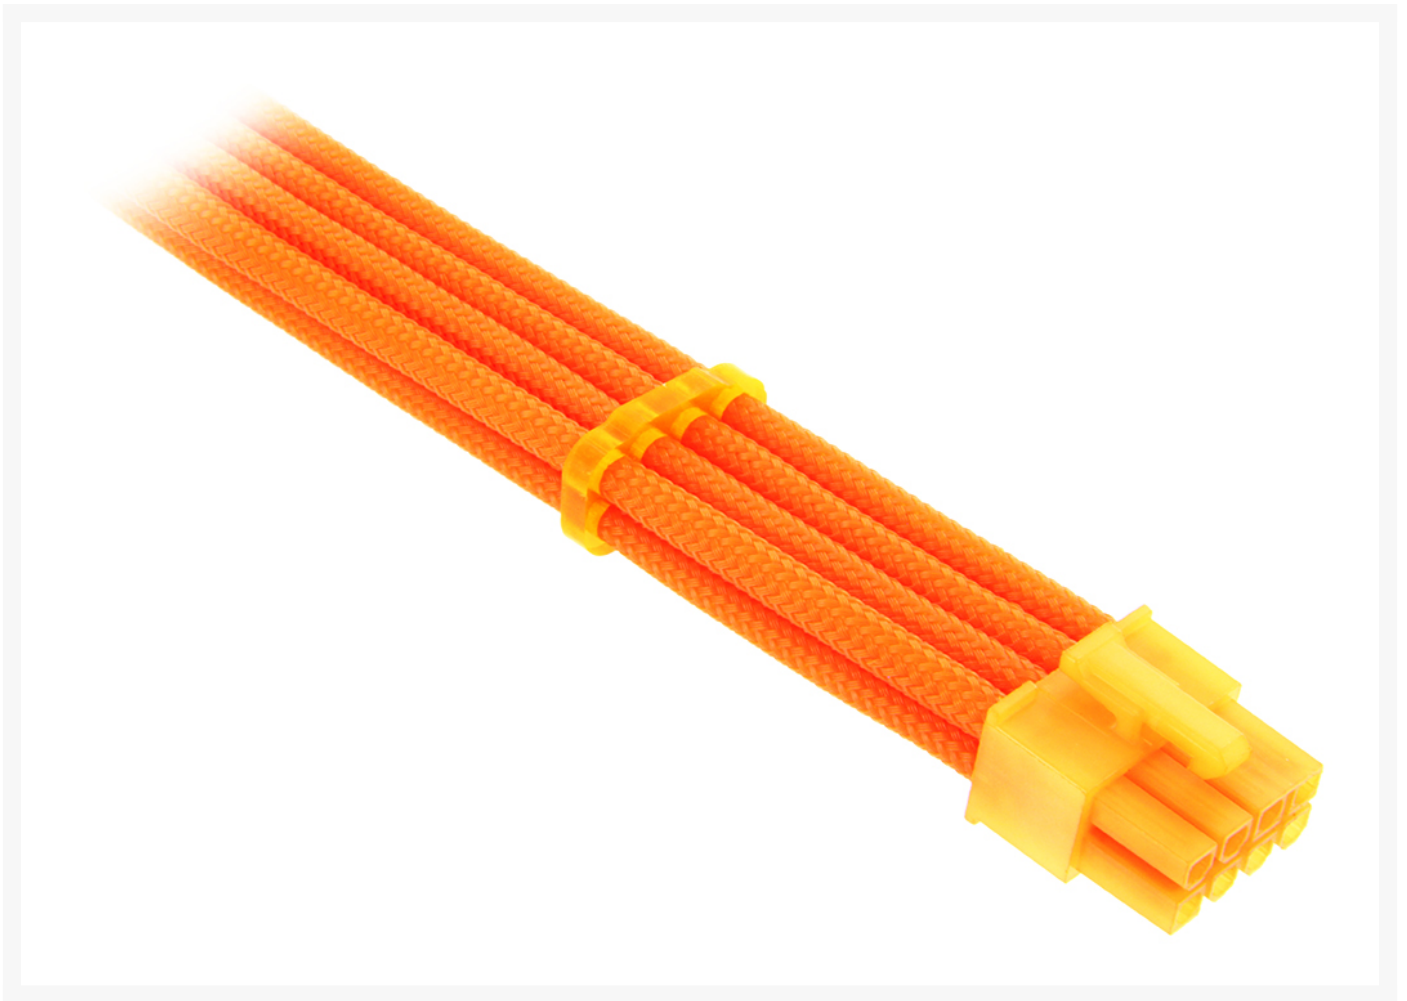

ModMyToys Regular Series - 8 pin PCI-E - Orange

\$17.50

Product Images

Short Description

Cable wiring going haywire in your rig? Need a clean, fresh look without breaking the bank? Don't want to sleeve your PSU, or don't know how? Well, we have the solution! -- Presenting custom assembled Allure cables in a variety of colors using the Allure Pro-Combs from ModMyToys! ATX cables or PCI-E cables available in a variety of lengths as well. Time to get that rats' nest of cables trained and in articulate order, so you can get back to sweetening up that awesome looking rig.

Description

Cable wiring going haywire in your rig? Need a clean, fresh look without breaking the bank? Don't want to sleeve your PSU, or don't know how? Well, we have the solution! -- Presenting custom assembled Allure cables in a variety of colors using the Allure Pro-Combs from ModMyToys! ATX cables or PCI-E cables available in a variety of lengths as well. Time to get that rats' nest of cables trained and in articulate order, so you can get back to sweetening up that awesome looking rig.

Note: The Pro-Combs are designed with pros in mind -- it does require assembly as the combs are closed-walled. They are tailor-made and exclusively designed for use with ModMyToys brand Allure pre-pinned and sleeved cables. Use with any other cables or brands are not officially supported; if you break them we cannot be held responsible.

Additional Information

Brand	ModMyToys
SKU	MMT-PC-8-OR
Weight	1.0000
Color	Blue
Cable Type	8Pin PCI-E Extension