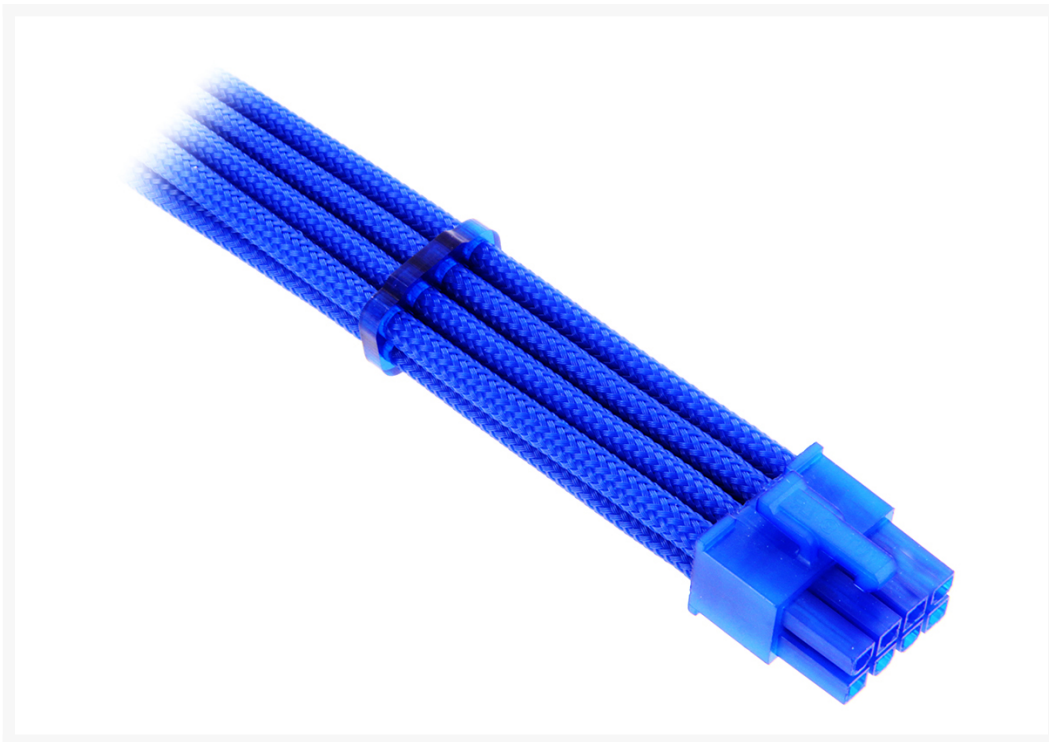

ModMyToys Regular Series - 8 pin PCI-E - Dark Blue

$17.50

Product Images

Short Description

Cable wiring going haywire in your rig? Need a clean, fresh look without breaking the bank? Don't want to sleeve your PSU, or don't know how? Well, we have the solution! -- Presenting custom assembled Allure cables in a variety of colors using the Allure Pro-Combs from ModMyToys! ATX cables or PCI-E cables available in a variety of lengths as well. Time to get that rats' nest of cables trained and in articulate order, so you can get back to sweetening up that awesome looking rig.