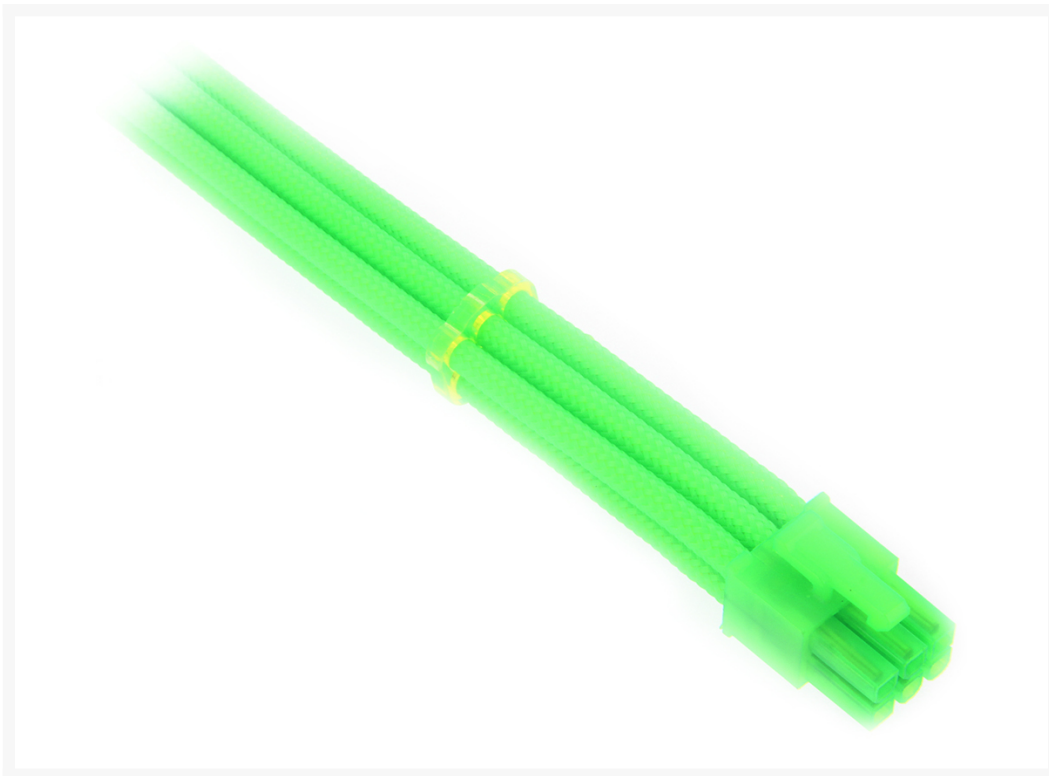

# ModMyToys Regular Series - 6 pin PCI-E - Light Green

\$14.95

## Product Images

## Additional Information

---

Brand	ModMyToys
SKU	MMT-PC-6-LG
Weight	1.0000
Color	Green
Cable Type	6-pin PCI-E Extension