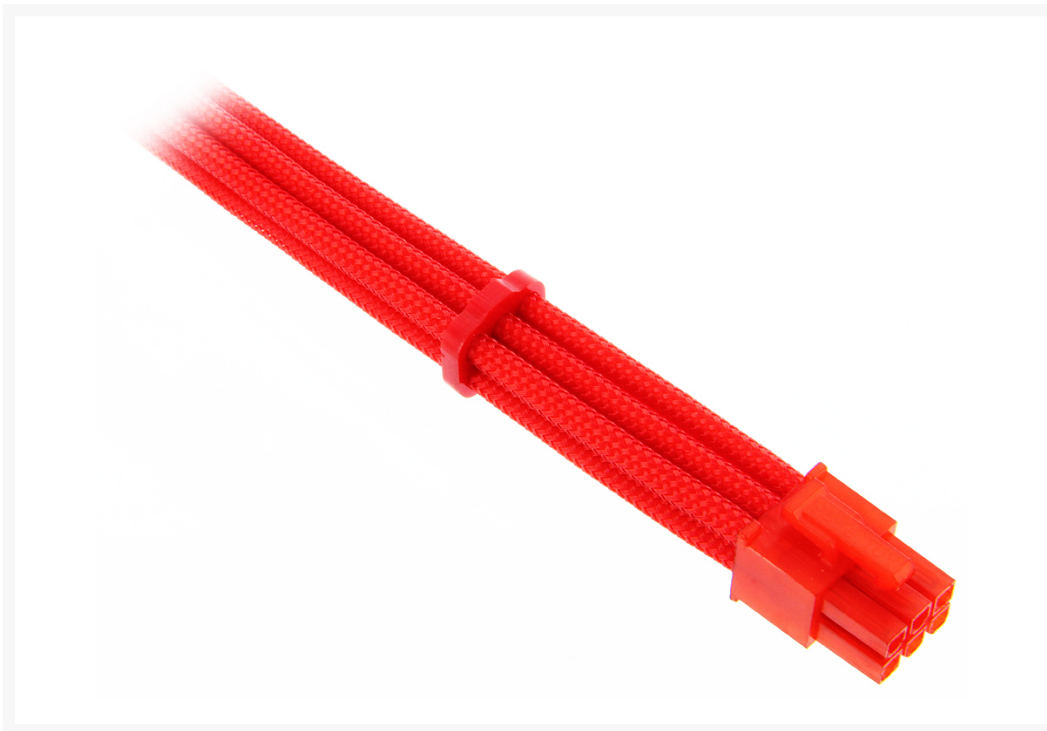

ModMyToys Regular Series - 6 pin PCI-E - Red

$14.95

Product Images

Short Description

Cable wiring going haywire in your rig? Need a clean, fresh look without breaking the bank? Don't want to sleeve your PSU, or don't know how? Well, we have the solution! -- Presenting custom assembled Allure cables in a variety of colors using the Allure Pro-Combs from ModMyToys! ATX cables or PCI-E cables available in a variety of lengths as well. Time to get that rats' nest of cables trained and in articulate order, so you can get back to sweetening up that awesome looking rig.