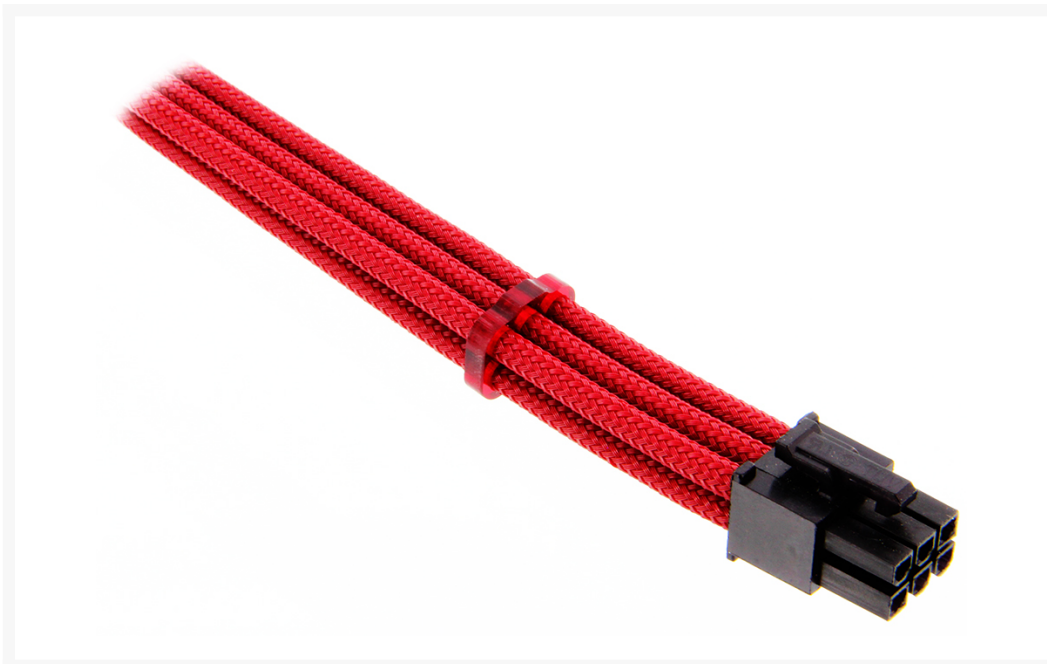

# ModMyToys Regular Series - 6 pin PCI-E - Blood Red

\$14.95

## Short Description

Cable wiring going haywire in your rig? Need a clean, fresh look without breaking the bank? Don't want to sleeve your PSU, or don't know how? Well, we have the solution! -- Presenting custom assembled Allure cables in a variety of colors using the Allure Pro-Combs from ModMyToys! ATX cables or PCI-E cables available in a variety of lengths as well. Time to get that rats' nest of cables trained and in articulate order, so you can get back to sweetening up that awesome looking rig.

\*Note: The Pro-Combs are designed with pros in mind -- it does require assembly as the combs are closed-walled. They are tailor-made and exclusively designed for use with ModMyToys brand Allure pre-pinned and sleeved cables. Use with any other cables or brands are not officially supported; if you break them we cannot be held responsible.\*