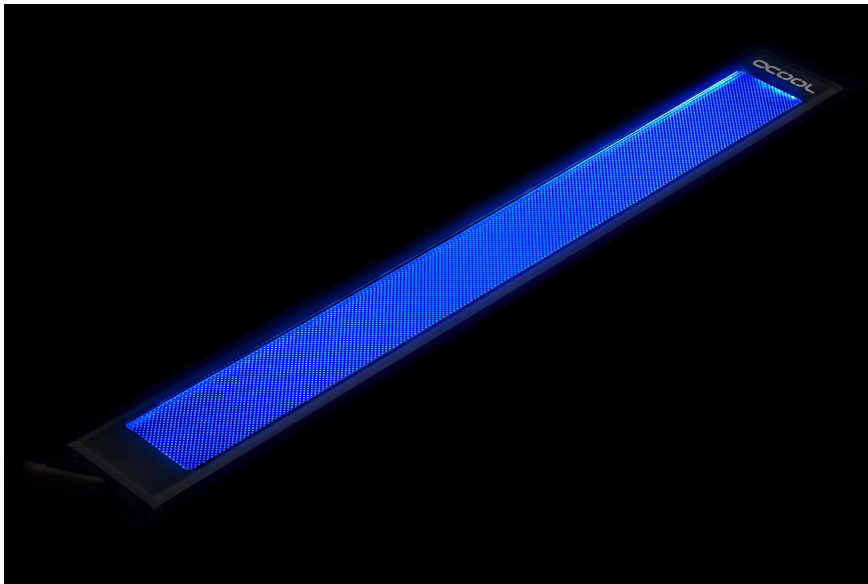

Alphacool Eislicht LED Panel - Blue

\$26.50

Product Images

Short Description

Current LEDs have a very piecemeal illumination that's anything but consistent. Older cathode tubes offered a much more pleasant light, but had a short lifespan and weren't very easy to place due to their large size. The Alphacool Eislicht combines the long lifespan of LEDs with the uniform, consistent glow of a cathode tube.

Description

The “Eislicht” is starting a new evolution in case illumination.

Current LEDs have a very piecemeal illumination that’s anything but consistent. Older cathode tubes offered a much more pleasant light, but had a short lifespan and weren’t very easy to place due to their large size. The Alphacool Eislicht combines the long lifespan of LEDs with the uniform, consistent glow of a cathode tube.

So that the Eislicht can be mounted in any position, Alphacool ships it with four screws with magnetic heads. This makes the Eislicht easy to install, as well as easy to remove and reposition. Since aluminium cases and plastic components aren’t magnetic, a double-sided adhesive strip is also included. The lights are powered through the familiar 3-pin plug found on most fans.

Specifications

Dimensions: 312 x 39 x 7mm

LED - color: blue

Manufacturer: Alphacool

Power supply: 3 Pin

Technical Details

- Dimensions (LxWxH): 312 x 39 x 7mm
- Material / Colour of the case: aluminum / black
- LED Colour: Blue
- Cable length: 300mm
- Power supply: 3Pin