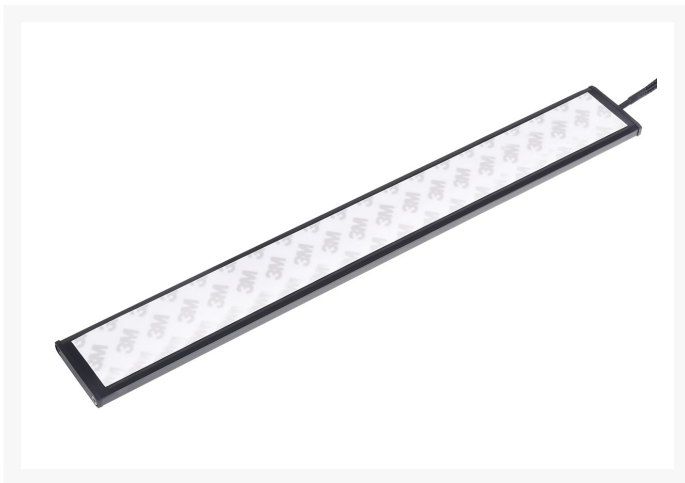

Alphacool Eislicht LED Panel - Blue

\$26.50

Product Images

Short Description

Current LEDs have a very piecemeal illumination that's anything but consistent. Older cathode tubes offered a much more pleasant light, but had a short lifespan and weren't very easy to place due to their large size. The Alphacool Eislicht combines the long lifespan of LEDs with the uniform, consistent glow of a cathode tube.

Description

The “Eislicht” is starting a new evolution in case illumination.

Current LEDs have a very piecemeal illumination that’s anything but consistent. Older cathode tubes offered a much more pleasant light, but had a short lifespan and weren’t very easy to place due to their large size. The Alphacool Eislicht combines the long lifespan of LEDs with the uniform, consistent glow of a cathode tube.

So that the Eislicht can be mounted in any position, Alphacool ships it with four screws with magnetic heads. This makes the Eislicht easy to install, as well as easy to remove and reposition. Since aluminium cases and plastic components aren’t magnetic, a double-sided adhesive strip is also included. The lights are powered through the familiar 3-pin plug found on most fans.

Specifications

Dimensions: 312 x 39 x 7mm

LED - color: blue

Manufacturer: Alphacool

Power supply: 3 Pin

Technical Details

- Dimensions (LxWxH): 312 x 39 x 7mm
- Material / Colour of the case: aluminum / black
- LED Colour: Blue
- Cable length: 300mm
- Power supply: 3Pin