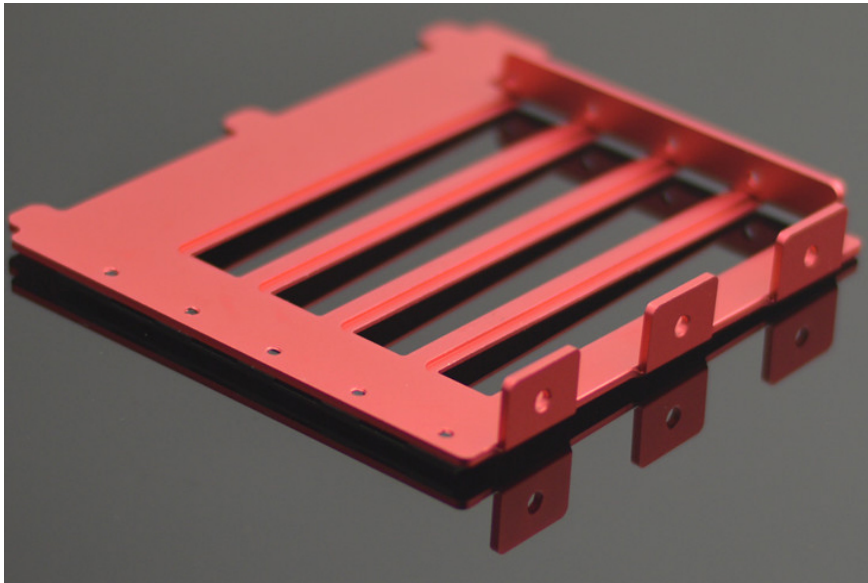

# Flying-Elephant GPU Aluminum Vertical Mount - Red

\$39.95

## Short Description

---

These Vertical GPU Mounts are a great way to show of that new GPU in your most resent case build.

## Description

---

These Vertical GPU Mounts are a great way to show of that new GPU in your most resent case build.

## Additional Information

---

SKU	FE-CO0042-RD
Weight	0.3000
Color	Red
Case Accessory Type	GPU Vertical Mount