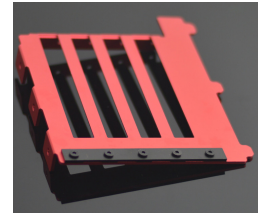

# Flying-Elephant GPU Aluminum Vertical Mount - Red

\$39.95

## Short Description

---

These Vertical GPU Mounts are a great way to show of that new GPU in your most resent case build.

## Description

---

These Vertical GPU Mounts are a great way to show of that new GPU in your most resent case build.

## Additional Information

---

SKU	FE-CO0042-RD
Weight	0.3000
Color	Red
Case Accessory Type	GPU Vertical Mount