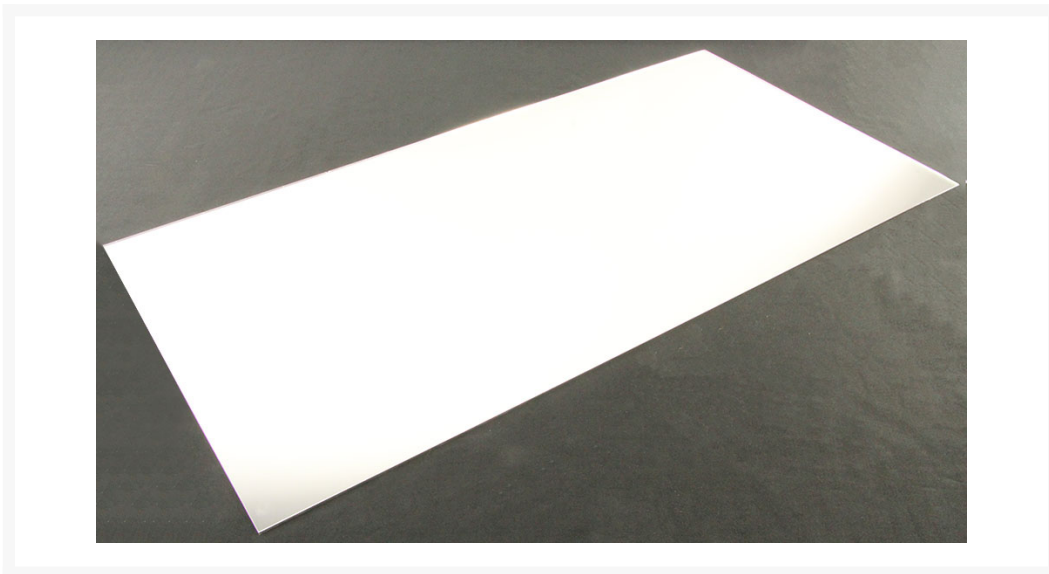

PPCS Acrylic (PMMA) Perspex Mirror - 600x300x2mm (23.5" x 12" x .08")

\$19.95

Product Images

Short Description

These Acrylic Mirrors are a great way to do custom infinity mirrors for your rig. They are super light weight and flexible.

Description

These Acrylic Mirrors are a great way to do custom infinity mirrors for your rig. They are super light weight and flexible.

Specifications

- Shape: rectangle
- Length: 600mm
- Width: 300mm
- Thickness: 2mm
- Color: Silver
- Material: Acrylic / PMMA