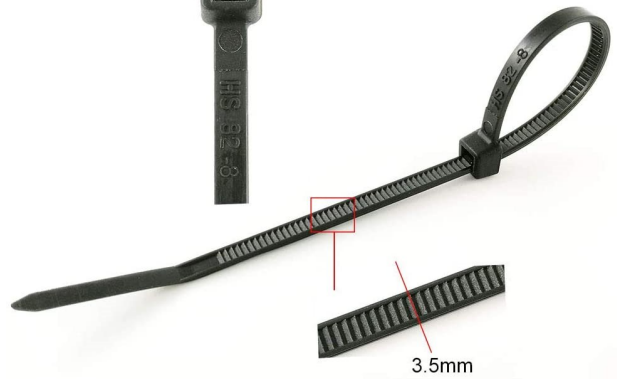

PPCS Heavy Duty Zip Ties 4" - Assorted Colors - Pack of 10

As low as
\$0.79

Product Images

STRENGTH 18 pounds

OPERATING TEMP. to -20 °C

Satisfies most use scenes, providing reliable bundling features

Ratchet Lock Head

6.7mm

3.5mm

Short Description

What better way to complement your system's color scheme than some matching zip ties! These 8" ties not only help manage your wires and cables but give that added flair your system deserves! Perfect for bundling all the excess cables behind your motherboard tray and similar locations. These ties come in packs of 10, color of your choice.

Neon Colors are slightly UV Reactive!

Features

- Standard Size: 10pcs 4" cable ties
- Assorted Colored Zip Ties: Neon Red, Neon Yellow, Neon Orange, Green, Neon Green, Neon Blue, Purple. Silver Gray, Black, White
- Packaged in box, convenient to use and storage the ties neatly.
- Heavy duty locking teeth in the cable tie head, 18 lbs tensile strength.
- Use for cable management in your PC to bundle out of sight wires behind the motherboard tray and other locations

Specifications

- 4" Inch
- Assorted Colors
- UL Listed
- UV Resistant Nylon 6/6
- Weather resistant grade for Ultraviolet (UV) light
- Continuous or extended exposure to outdoor use

Specifications:

	8"
	3/16"
	2"
	75-lb
	-40 F to 185 F
	10 Pack