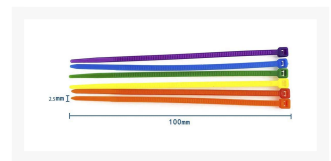

PPCS Heavy Duty Zip Ties 4" - Assorted Colors - Pack of 10

As low as
\$0.79

Product Images

STRENGTH 18 pounds

OPERATING TEMP. to -20 °C

Satisfies most use scenes, providing reliable bundling features

Ratchet Lock Head

6.7mm

3.5mm

Short Description

What better way to complement your system's color scheme than some matching zip ties! These 8" ties not only help manage your wires and cables but give that added flair your system deserves! Perfect for bundling all the excess cables behind your motherboard tray and similar locations. These ties come in packs of 10, color of your choice.

Neon Colors are slightly UV Reactive!

Features

- Standard Size: 10pcs 4" cable ties
- Assorted Colored Zip Ties: Neon Red, Neon Yellow, Neon Orange, Green, Neon Green, Neon Blue, Purple. Silver Gray, Black, White
- Packaged in box, convenient to use and storage the ties neatly.
- Heavy duty locking teeth in the cable tie head, 18 lbs tensile strength.
- Use for cable management in your PC to bundle out of sight wires behind the motherboard tray and other locations

Specifications

- 4" Inch
- Assorted Colors
- UL Listed
- UV Resistant Nylon 6/6
- Weather resistant grade for Ultraviolet (UV) light
- Continuous or extended exposure to outdoor use

Specifications:

	8"
	3/16"
	2"
	75-lb
	-40 F to 185 F
	10 Pack