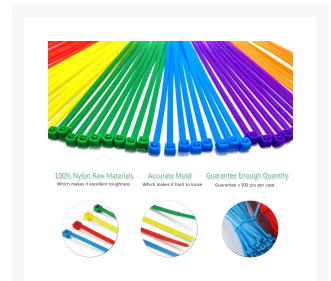

PPCS Heavy Duty Zip Ties 4" - Assorted Colors - Pack of 10

As low as
\$0.79

Product Images

STRENGTH 18 pounds

OPERATING TEMP. to -20 °C

Satisfies most use scenes, providing reliable bundling features

Ratchet Lock Head

6.7mm

3.5mm

Short Description

What better way to complement your system's color scheme than some matching zip ties! These 8" ties not only help manage your wires and cables but give that added flair your system deserves! Perfect for bundling all the excess cables behind your motherboard tray and similar locations. These ties come in packs of 10, color of your choice.

Neon Colors are slightly UV Reactive!

Description

What better way to complement your system's color scheme than some matching zip ties! These 8" ties not only help manage your wires and cables but give that added flair your system deserves! Perfect for bundling all the excess cables behind your motherboard tray and similar locations. These ties come in packs of 10, color of your choice.

Neon Colors are slightly UV Reactive!

Features

- Standard Size: 10pcs 4" cable ties
- Assorted Colored Zip Ties: Neon Red, Neon Yellow, Neon Orange, Green, Neon Green, Neon Blue, Purple. Silver Gray, Black, White
- Packaged in box, convenient to use and storage the ties neatly.
- Heavy duty locking teeth in the cable tie head, 18 lbs tensile strength.
- Use for cable management in your PC to bundle out of sight wires behind the motherboard tray and other locations