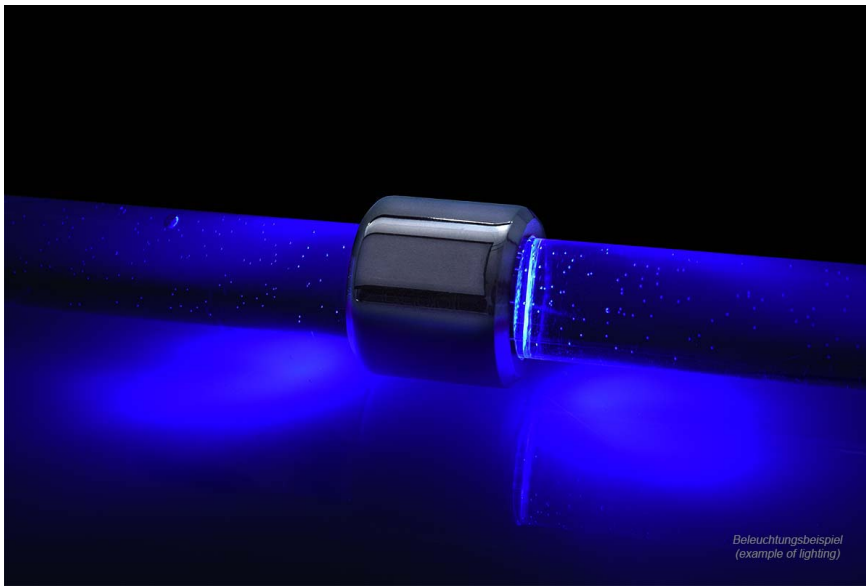

Alphacool Aurora HardTube LED ring 13mm chrome - blue

\$8.95

Product Images

Beleuchtungsbeispiel
(example of lighting)

Short Description

The Alphacool Aurora LED HardTube ring is the perfect way to light up HardTubes. The Aurora LED rings simply slide onto the HardTube. This unique solution provides various ways to customize the individual appearance of your system.

Description

The Alphacool Aurora LED HardTube ring is the perfect way to light up HardTubes. The Aurora LED rings simply slide onto the HardTube. This unique solution provides various ways to customize the individual appearance of your system.

As of right now, you can customize and illuminate your system even more with the Aurora HardTube LED rings. The rings are made of brass and fitted with six LEDs inside. The outer finish is exactly the same as the high-quality finish used in the Eis- product series. The power connection is through a classic 3-pin plug with a 30cm long fine-sleeved cable. The rings are easy to slide over the HardTubes and provide a bright, powerful light at the desired spot, illuminating the HardTube and the coolant. Since the Aurora LED rings can be slid freely over the HardTubes, you can design the setup in nearly any way you want and find the perfect look for your system.

Features

- Six LEDs for optimum illumination
- Easy to install
- For HardTubes with 13 outer diameter
- Elegant Eiszapfen finish

Specifications

Manufacturer:	Alphacool
Color:	blue
Width:	10mm
Voltage:	12 - 14VDC
Dimmable:	Yes
Length:	15cm
Power connector:	3Pin