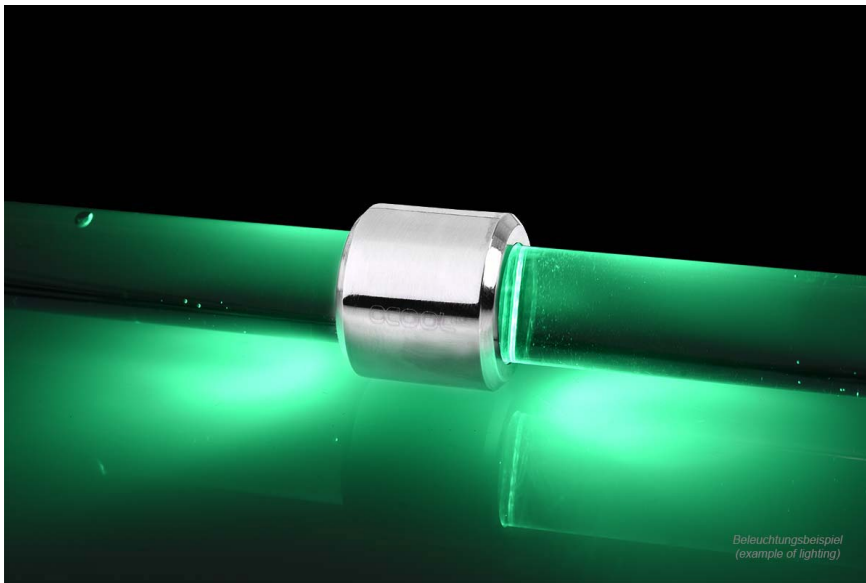

## Short Description

---

The Alphacool Aurora LED HardTube ring is the perfect way to light up HardTubes. The Aurora LED rings simply slide onto the HardTube. This unique solution provides various ways to customize the individual appearance of your system.

## Description

---

The Alphacool Aurora LED HardTube ring is the perfect way to light up HardTubes. The Aurora LED rings simply slide onto the HardTube. This unique solution provides various ways to customize the individual appearance of your system.

As of right now, you can customize and illuminate your system even more with the Aurora HardTube LED rings. The rings are made of brass and fitted with six LEDs inside. The outer finish is exactly the same as the high-quality finish used in the Eis- product series. The power connection is through a classic 3-pin plug with a 30cm long fine-sleeved cable. The rings are easy to slide over the HardTubes and provide a bright, powerful light at the desired spot, illuminating the HardTube and the coolant. Since the Aurora LED rings can be slid freely over the HardTubes, you can design the setup in nearly any way you want and find the perfect look for your system.

### Technical Specifications

- Dimensions (DxH): 25 x 20mm
- LED colour: green
- Cable: male connector 15cm